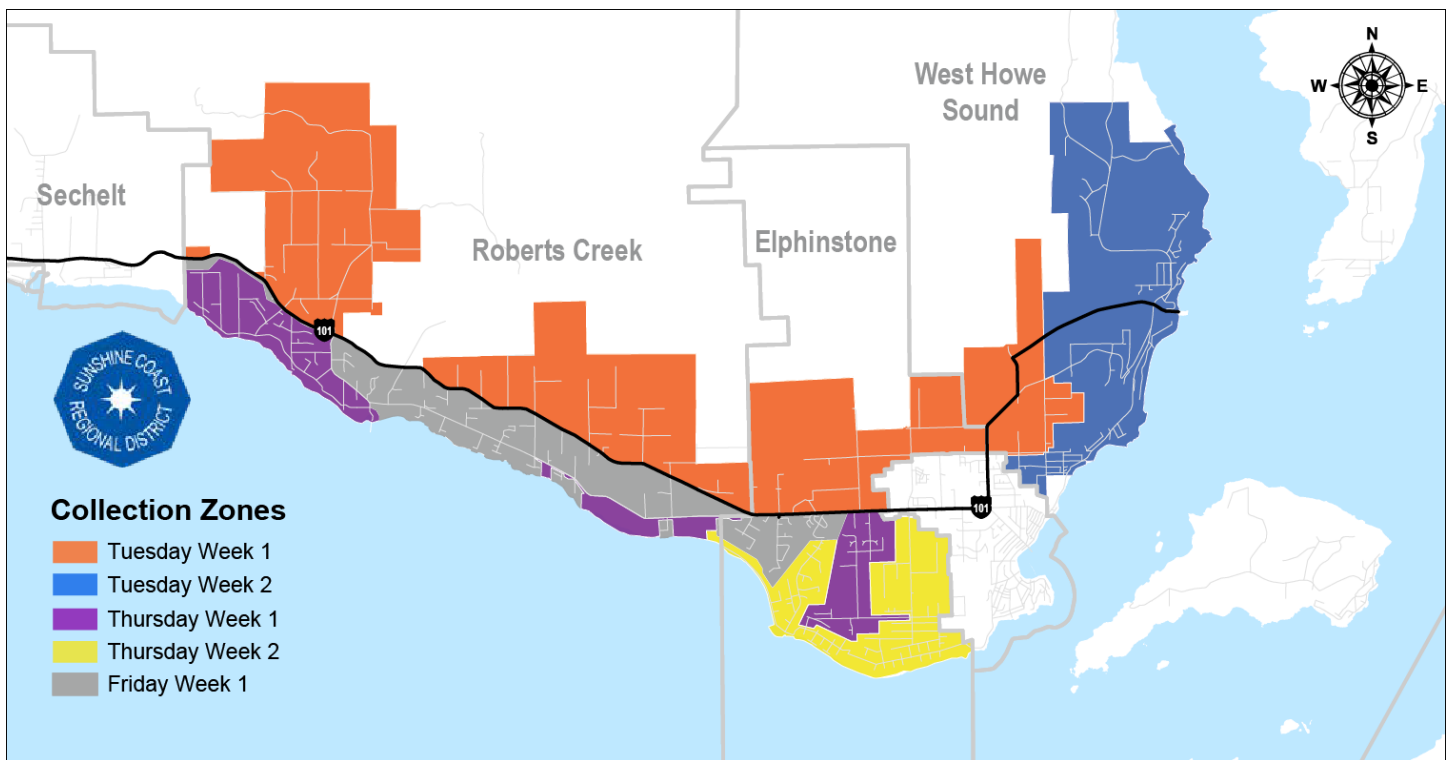

How to read the calendar

1. Check which day of the week you receive collection and which coloured zone your home is located (map on back of page).
2. Garbage is collected every-other-week according to your coloured zone.
 - a. Example: if you are in the orange coloured collection zone, garbage will be collected on the Tuesdays coloured orange
3. Green bin is collected every week on your collection day of the week.
 - a. Tuesdays - green bins are collected in both blue and orange zones
 - b. Wednesdays - green bins are collected in both green and grey zones
 - c. Thursdays - green bins are collected in both purple and yellow zones
 - d. Fridays - green bins are collected in the grey zone