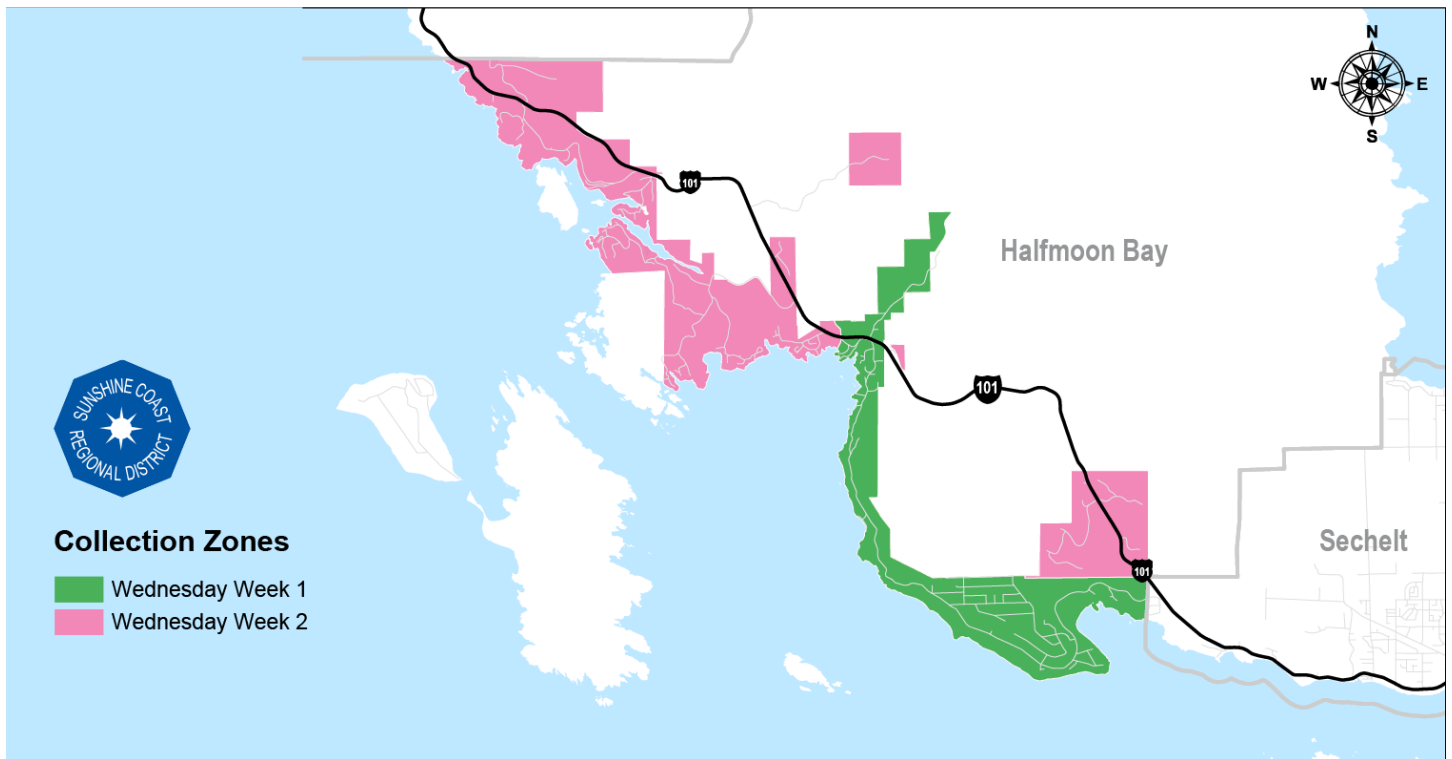

How to read the calendar

1. Check which day of the week you receive collection and which coloured zone your home is located (map on back of page).
2. Garbage is collected every-other-week according to your coloured zone.
 - a. Example: if you are in the orange coloured collection zone, garbage will be collected on the Tuesdays coloured orange
3. Green bin is collected every week on your collection day of the week.
 - a. Tuesdays - green bins are collected in both blue and orange zones
 - b. Wednesdays - green bins are collected in both green and grey zones
 - c. Thursdays - green bins are collected in both purple and yellow zones
 - d. Fridays - green bins are collected in the grey zone