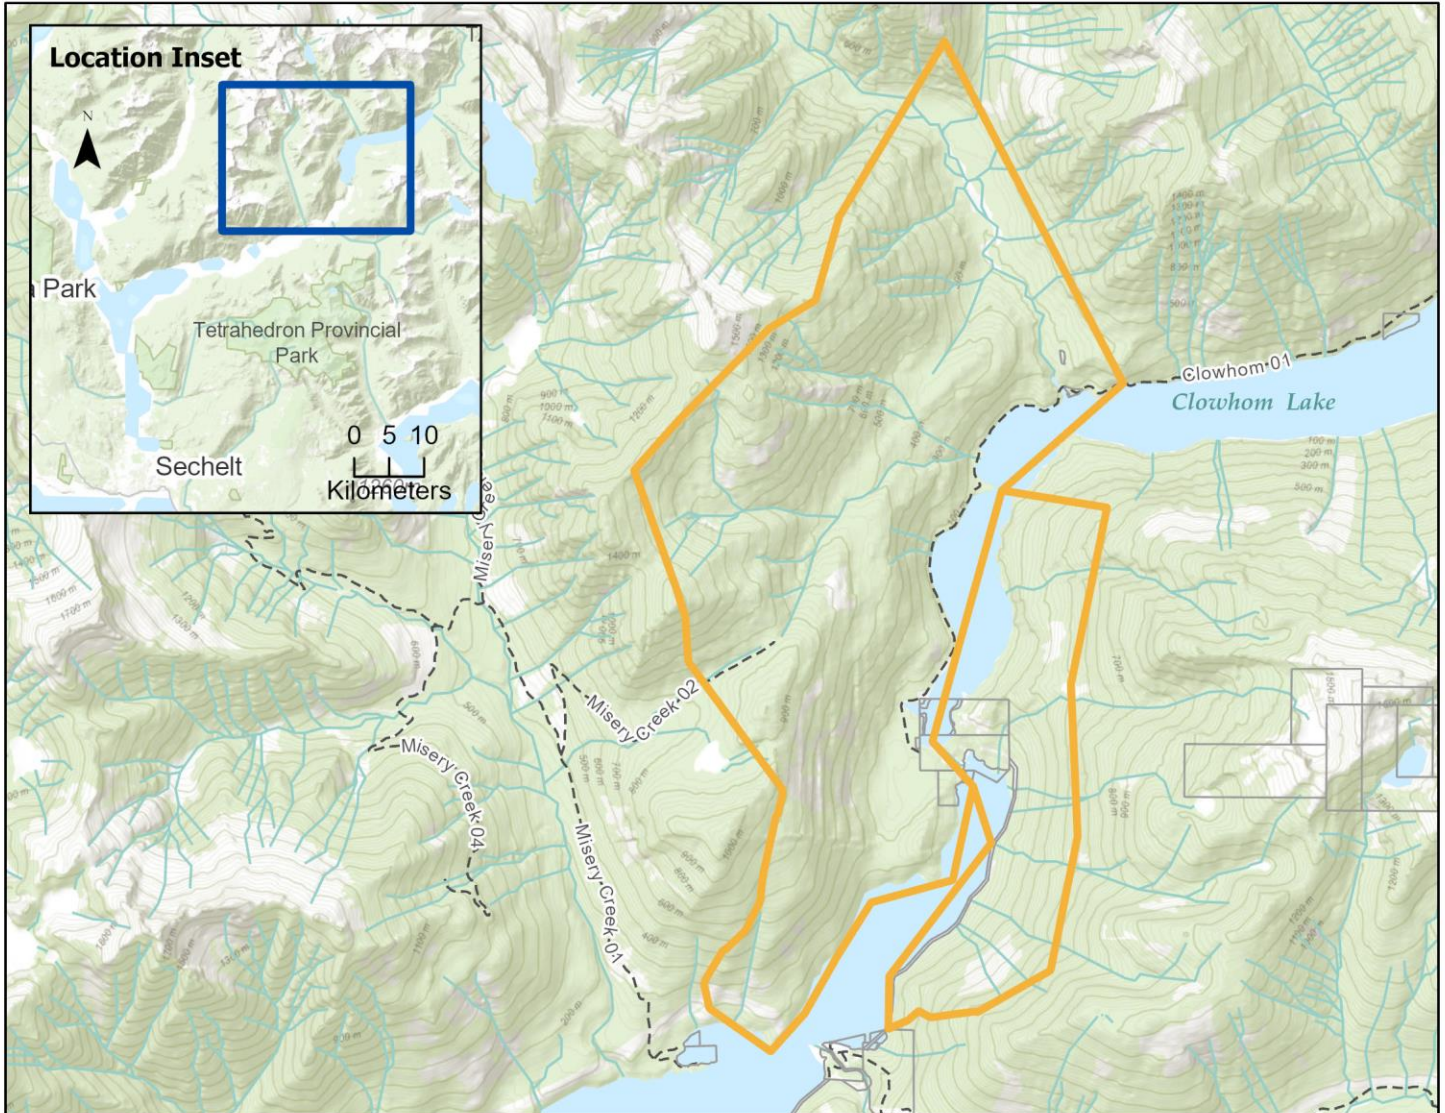

Leonard Lee, Board Chair
Sunshine Coast Regional District

EVACUATION ALERT

Date: 9/23/2023

- Evacuation Alert
- Parcels
- Forest Service Roads

This information has been compiled by the Sunshine Coast Regional District (SCRD) using data derived from a number of sources with varying levels of accuracy. The SCRD disclaims all responsibility for the accuracy or completeness of this information.