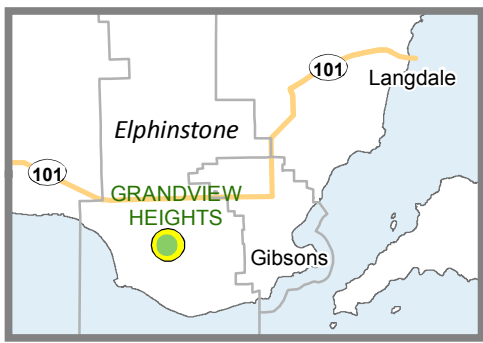

Chaster Rd

Grandview Heights Rd

Grandview Heights Park

A neighbourhood park with a picnic site, swingset and slide.

- Dogs are welcome, but please keep them on a leash at all times and use waste bags
- Bears and other wildlife are known to frequent the park, so please be bear aware
- Unmarked hazards may exist in parks and on trails
- Fires are not permitted

Picnic Area

Playground

Trail

Park

SUNSHINE COAST
REGIONAL DISTRICT
www.scrd.ca

Grandview Heights Park
Elphinstone