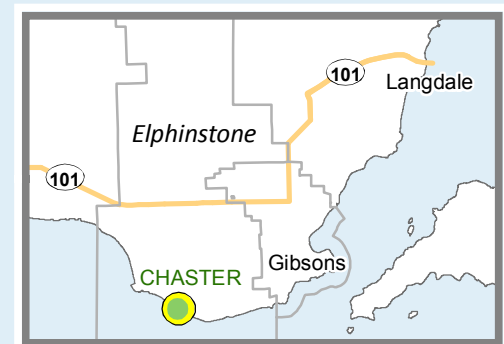

Chaster Park

A waterfront park and Community Hall (Chaster House) on Ocean Beach Esplanade. Contact SCRd for booking information.

- Dogs are welcome, but please keep them on a leash at all times and use waste bags
- Bears and other wildlife are known to frequent the park, so please be bear aware
- Unmarked hazards may exist in parks and on trails
- Trail conditions vary and can be affected by wind and other weather conditions
- Fires are not permitted

-  Pebble Beach
-  Community Hall
-  Trail
-  Park

SUNSHINE COAST
REGIONAL DISTRICT
www.scrd.ca

Chaster Park
Elphinstone