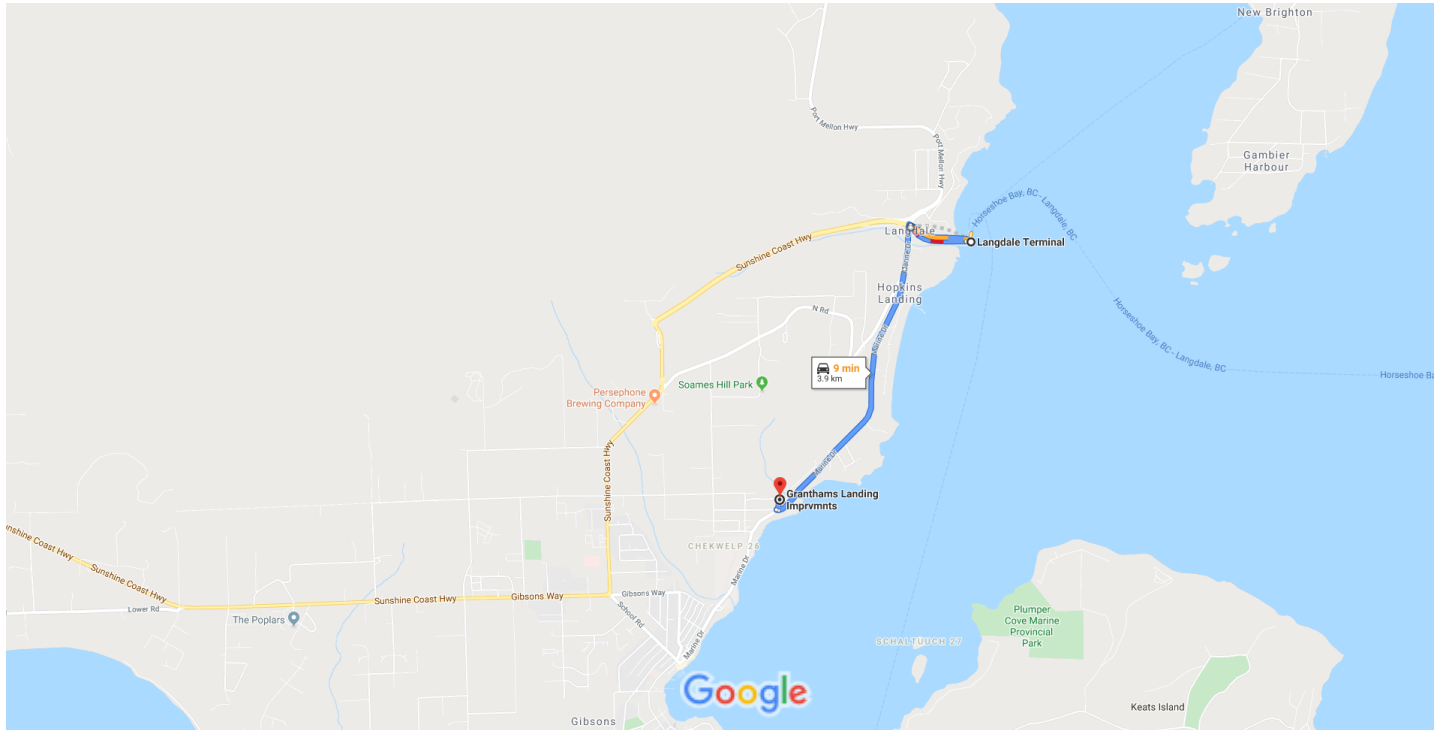

# Langdale Terminal to Granthams Landing Imprvmnts

Drive 3.9 km, 9 min

Map data ©2020 Google 500 m

## Langdale Terminal

1376 Port Mellon Hwy, Langdale, BC V0N 1V0

- ↑ 1. Head southeast on Ferry Ramp  
⚠ Toll road  

---

500 m
- ↪ 2. Make a U-turn  
⚠ Toll road  

---

550 m
- ↶ 3. Turn left onto Marine Dr  

---

400 m
- ↶ 4. Keep left to stay on Marine Dr  

---

2.4 km
- ↗ 5. Slight right onto Central Ave  

---

16 m
- ↘ 6. Turn right onto Church Rd  
i Destination will be on the right  

---

89 m