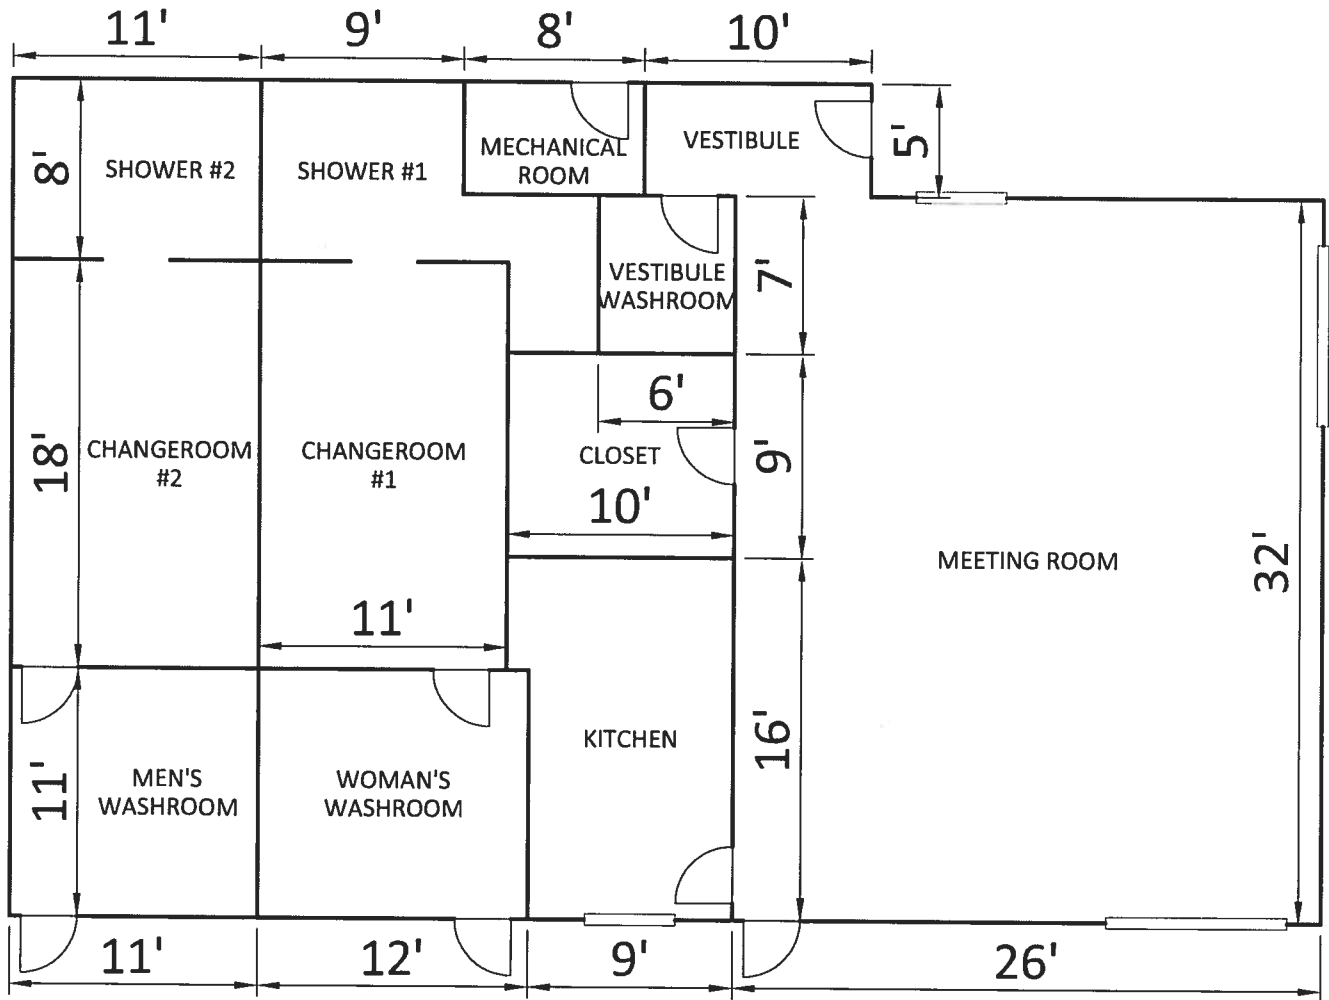

CARDINAL HALL

Meeting Room	858 sq. ft.
Kitchen	144 sq. ft.
Closet	90 sq. ft.
Vestibule	50 sq. ft.
Vestibule Washroom	42 sq. ft.
Mechanical Room	64 sq. ft.
Woman's Washroom	132 sq. ft.
Men's Washroom	121 sq. ft.
Changeroom #1	198 sq. ft.
Changeroom #2	198 sq. ft.
Shower #1	72 sq. ft.
Shower #2	72 sq. ft.