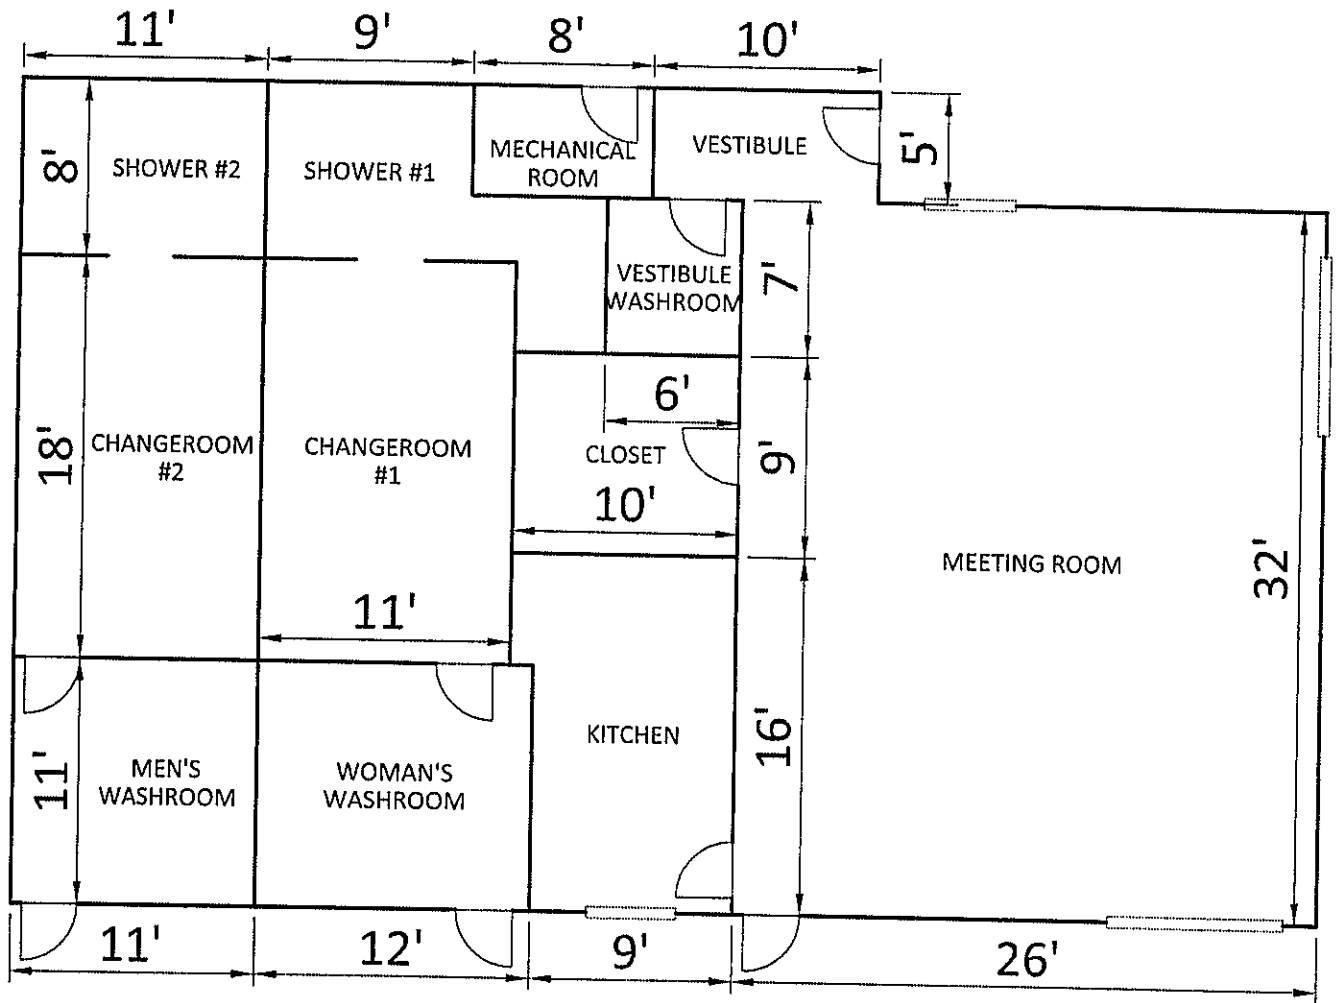

CARDINAL HALL

Meeting Room	858 sq. ft.
Kitchen	144 sq. ft.
Closet	90 sq. ft.
Vestibule	50 sq. ft.
Vestibule Washroom	42 sq. ft.
Mechanical Room	64 sq. ft.
Woman's Washroom	132 sq. ft.
Men's Washroom	121 sq. ft.
Changeroom #1	198 sq. ft.
Changeroom #2	198 sq. ft.
Shower #1	72 sq. ft.
Shower #2	72 sq. ft.