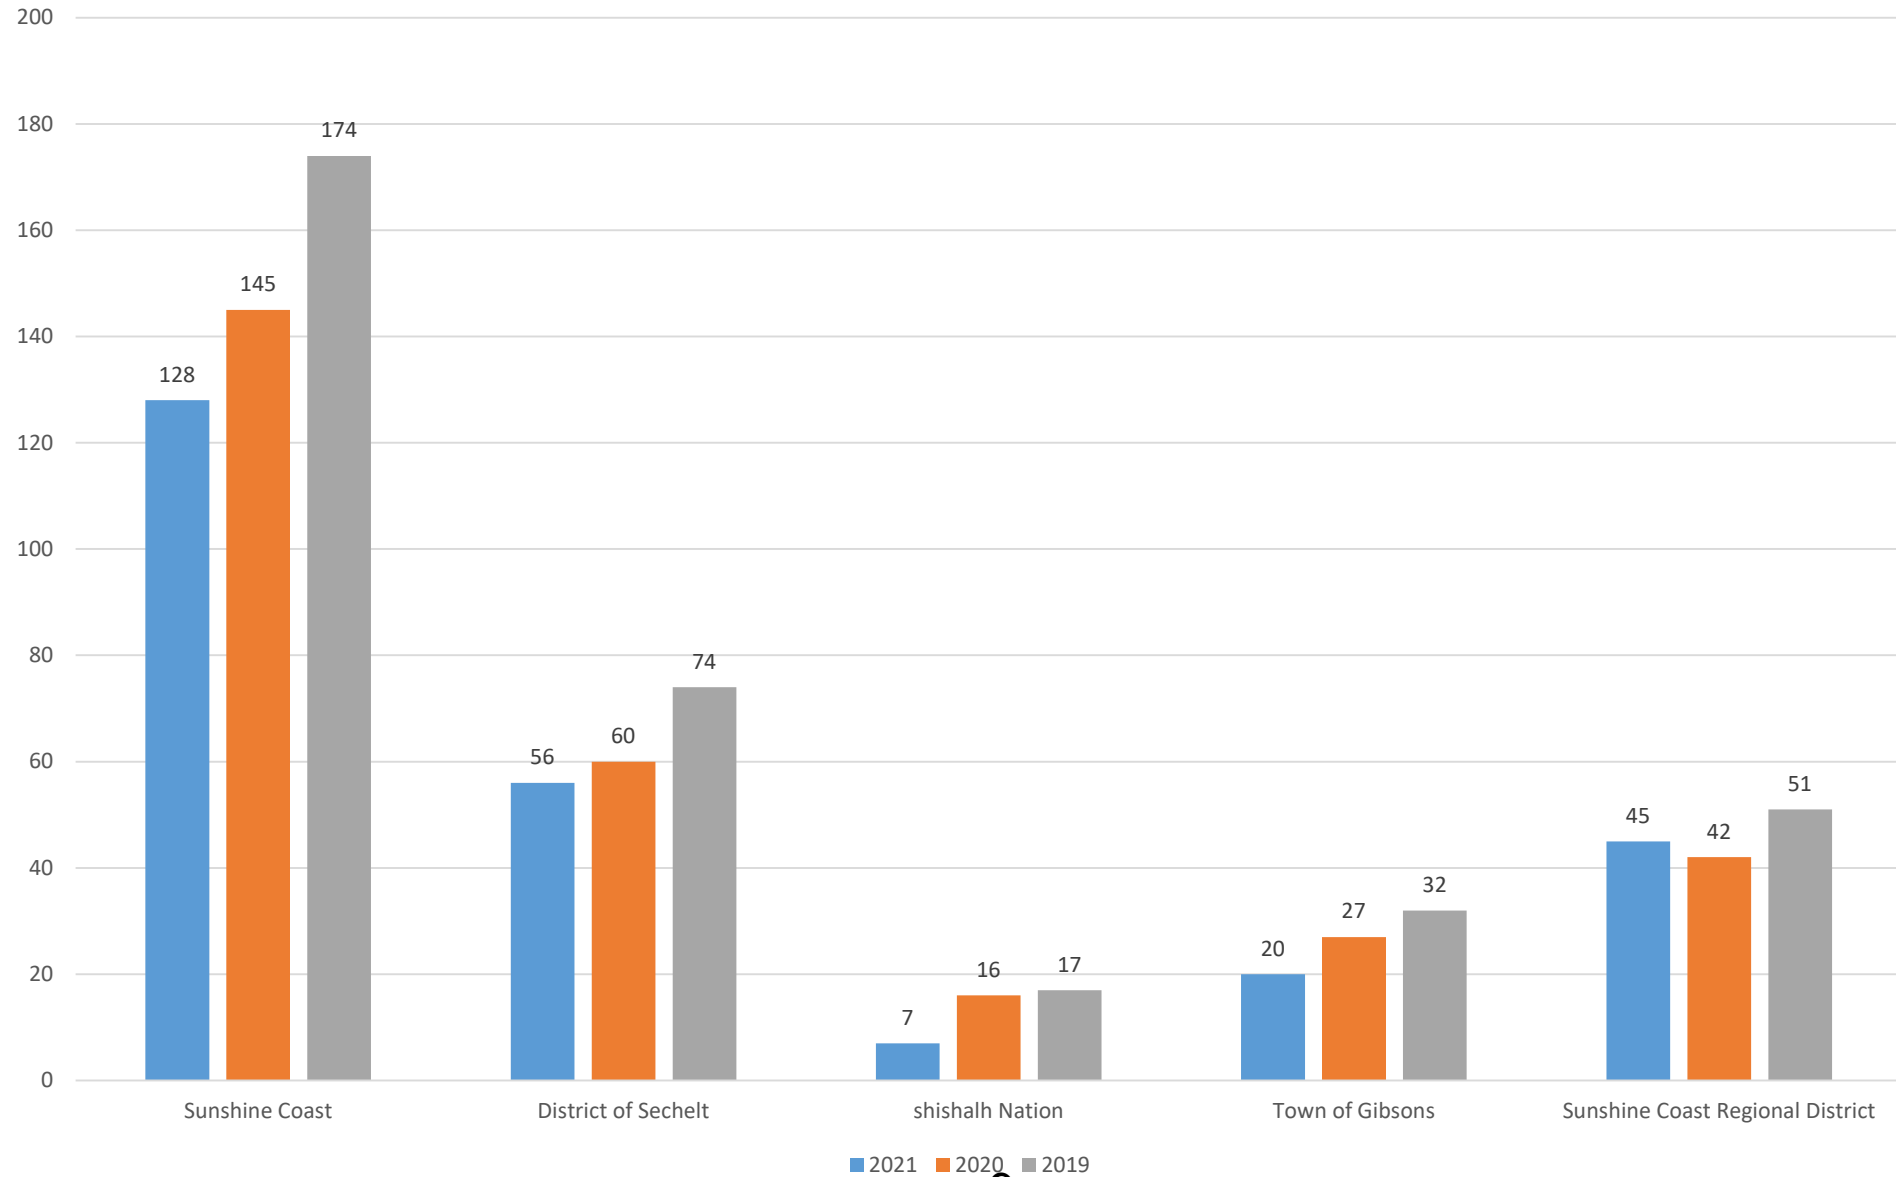

Persons Violent Crime— First Quarter 2021