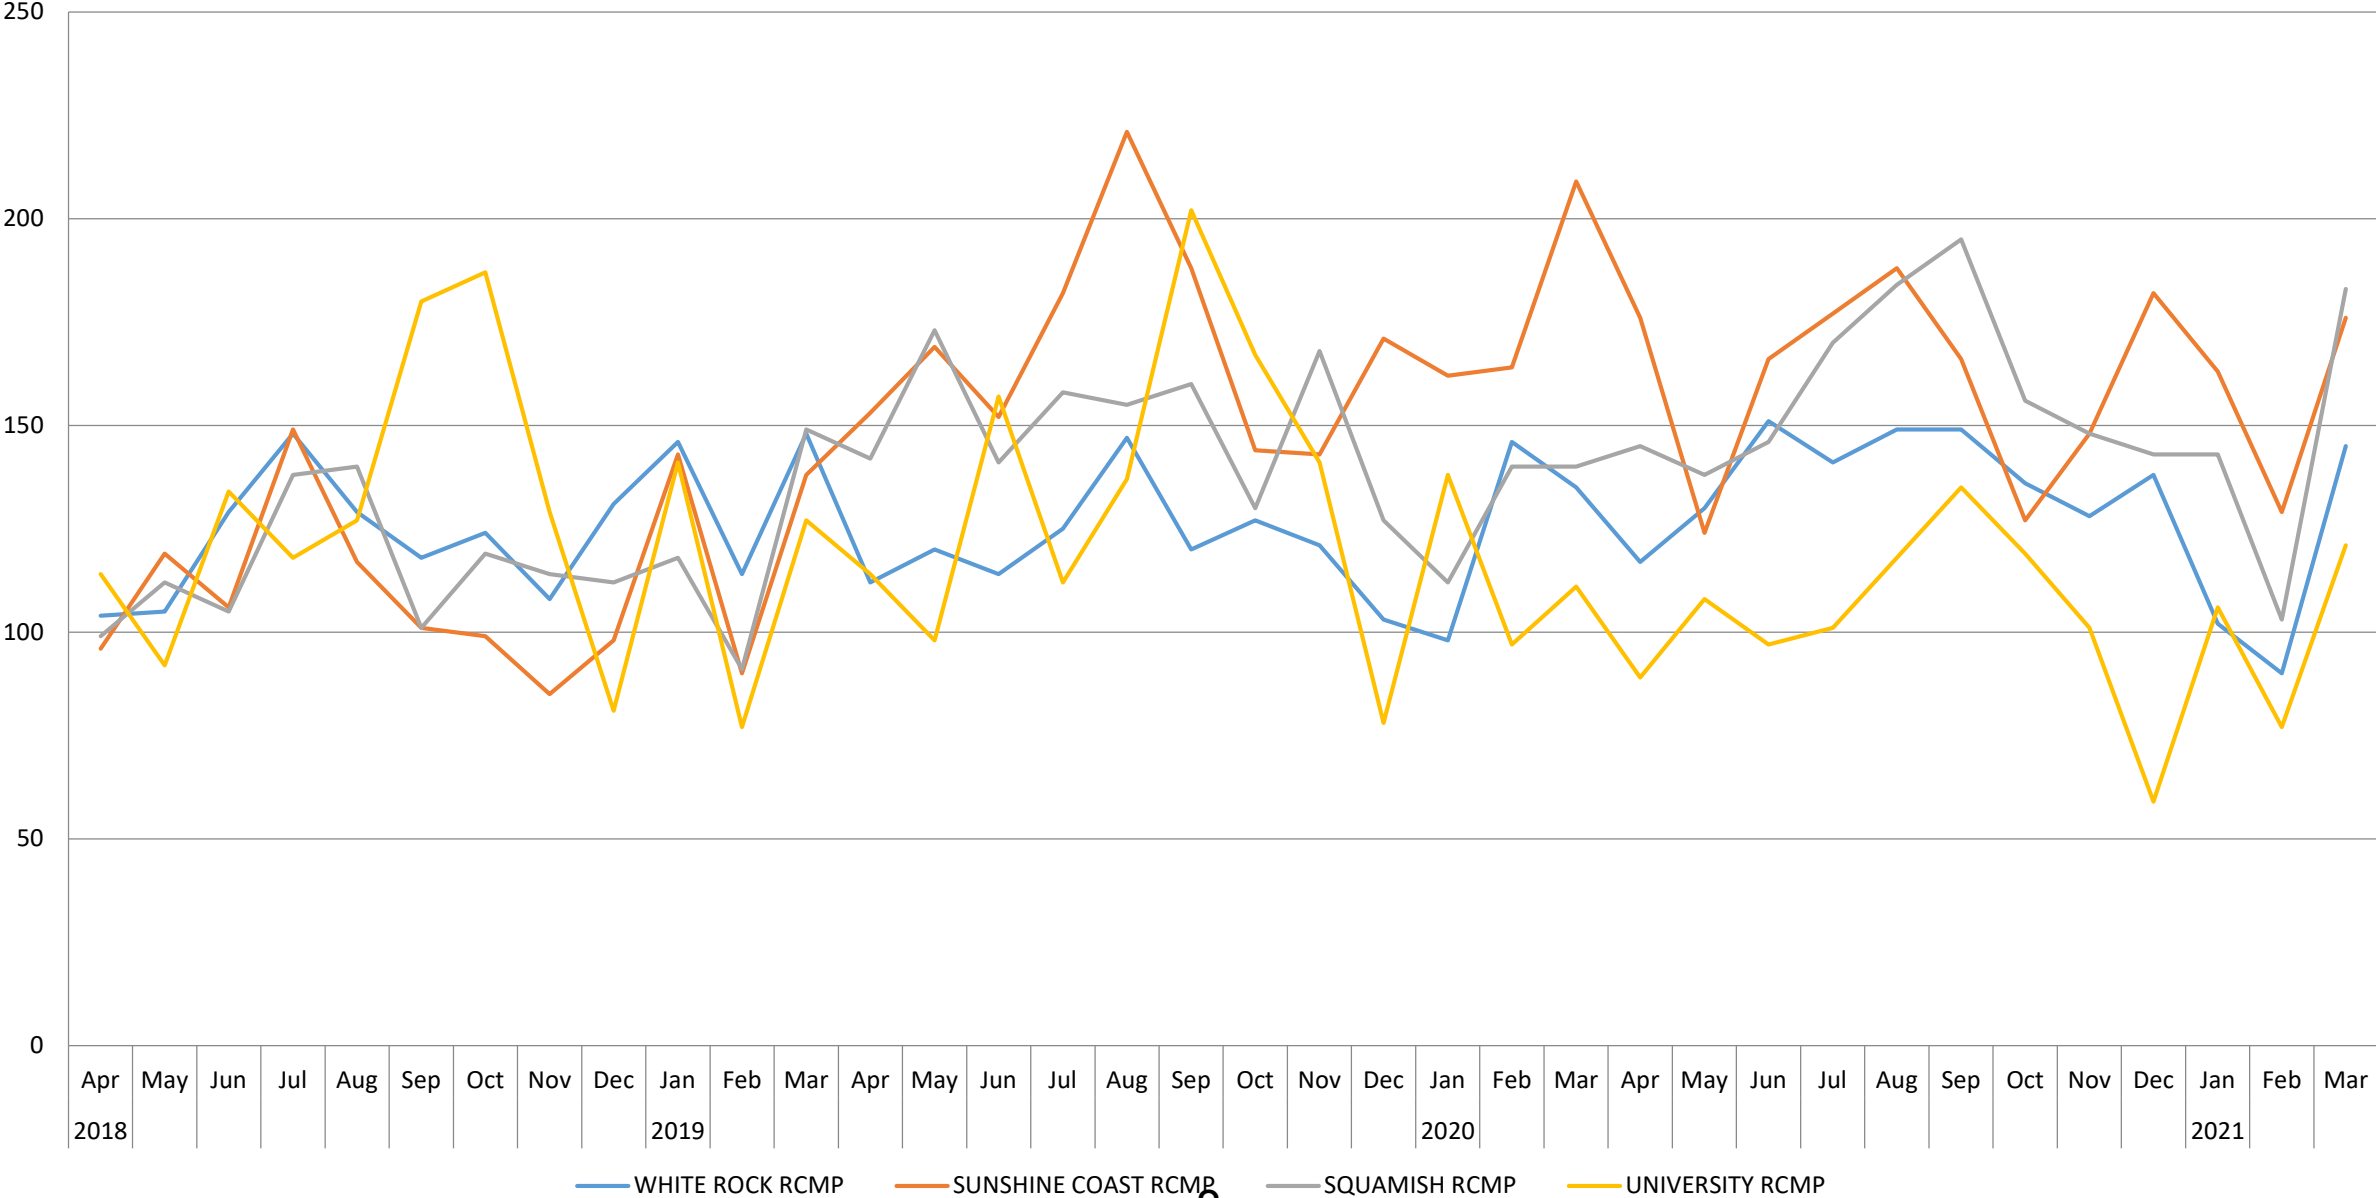

This document is operational and subject to change. It is not to be copied or disseminated without consent of originator.

Total Calls for Service – First Quarter 2021

Founded Events by Detachment

Founded Incidents