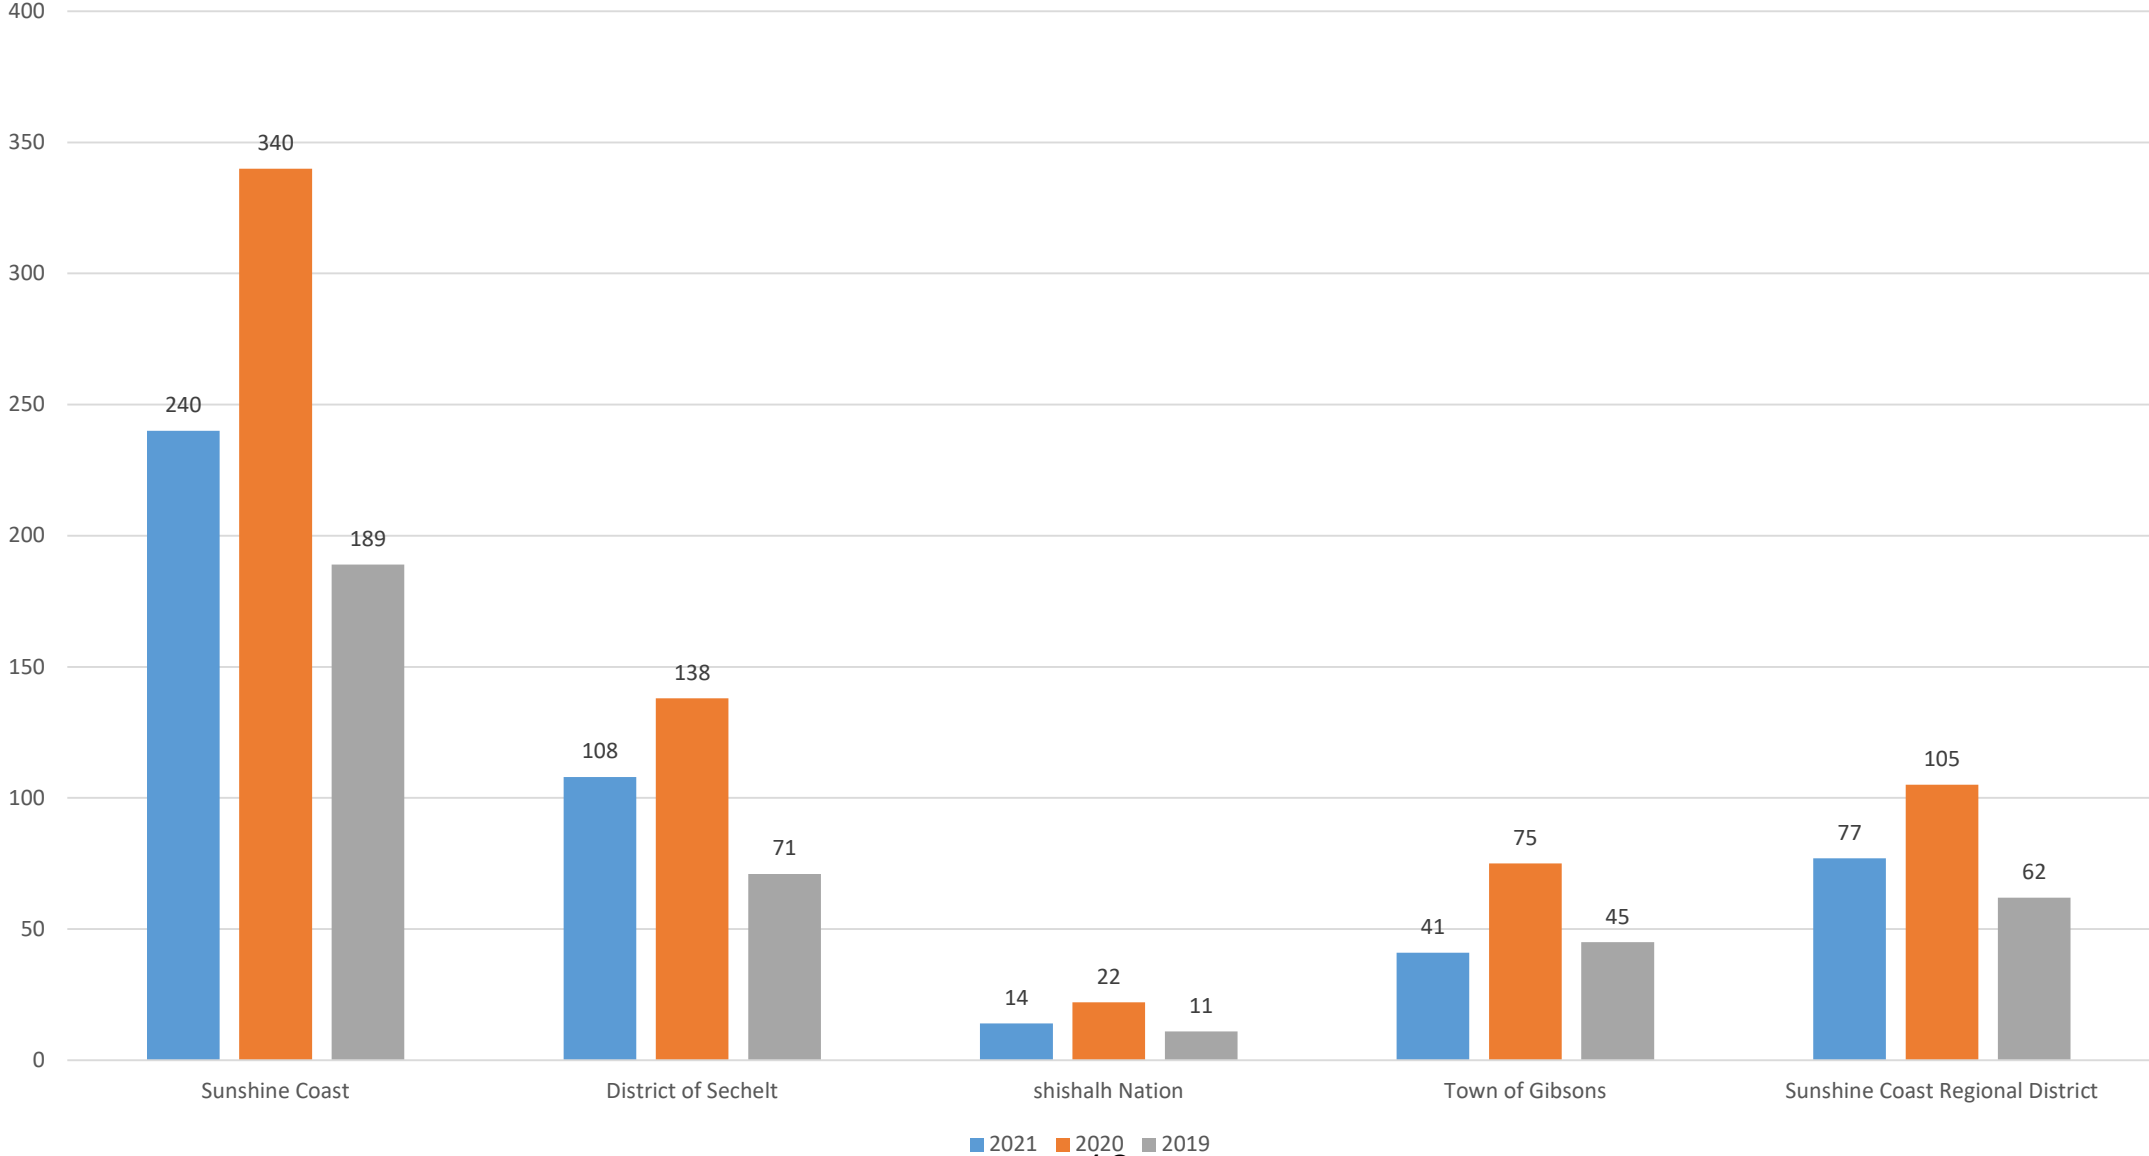

Property Crime— First Quarter 2021