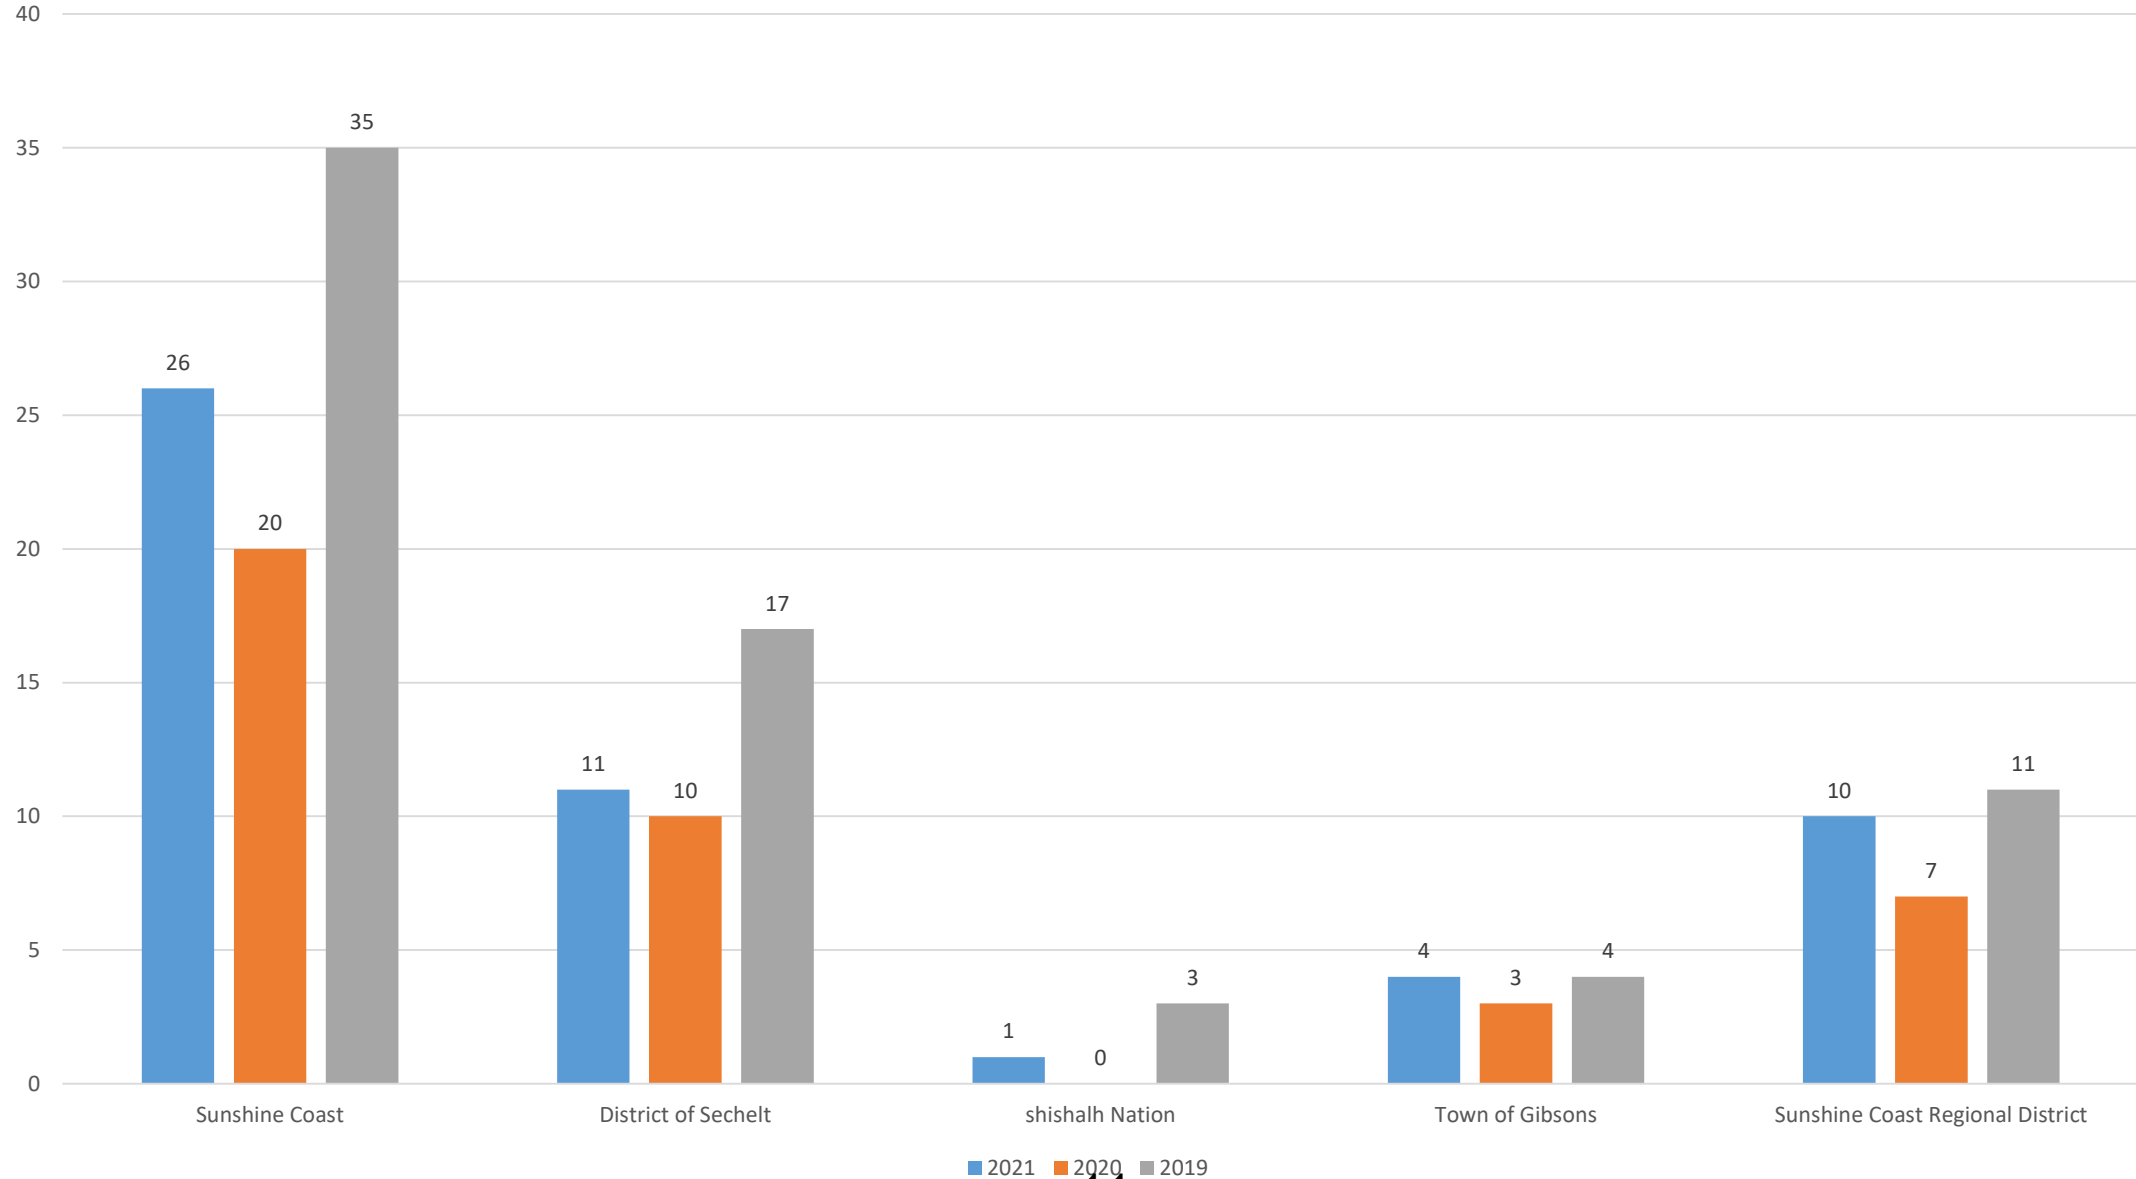

Traffic Calls for Service – First Quarter 2021