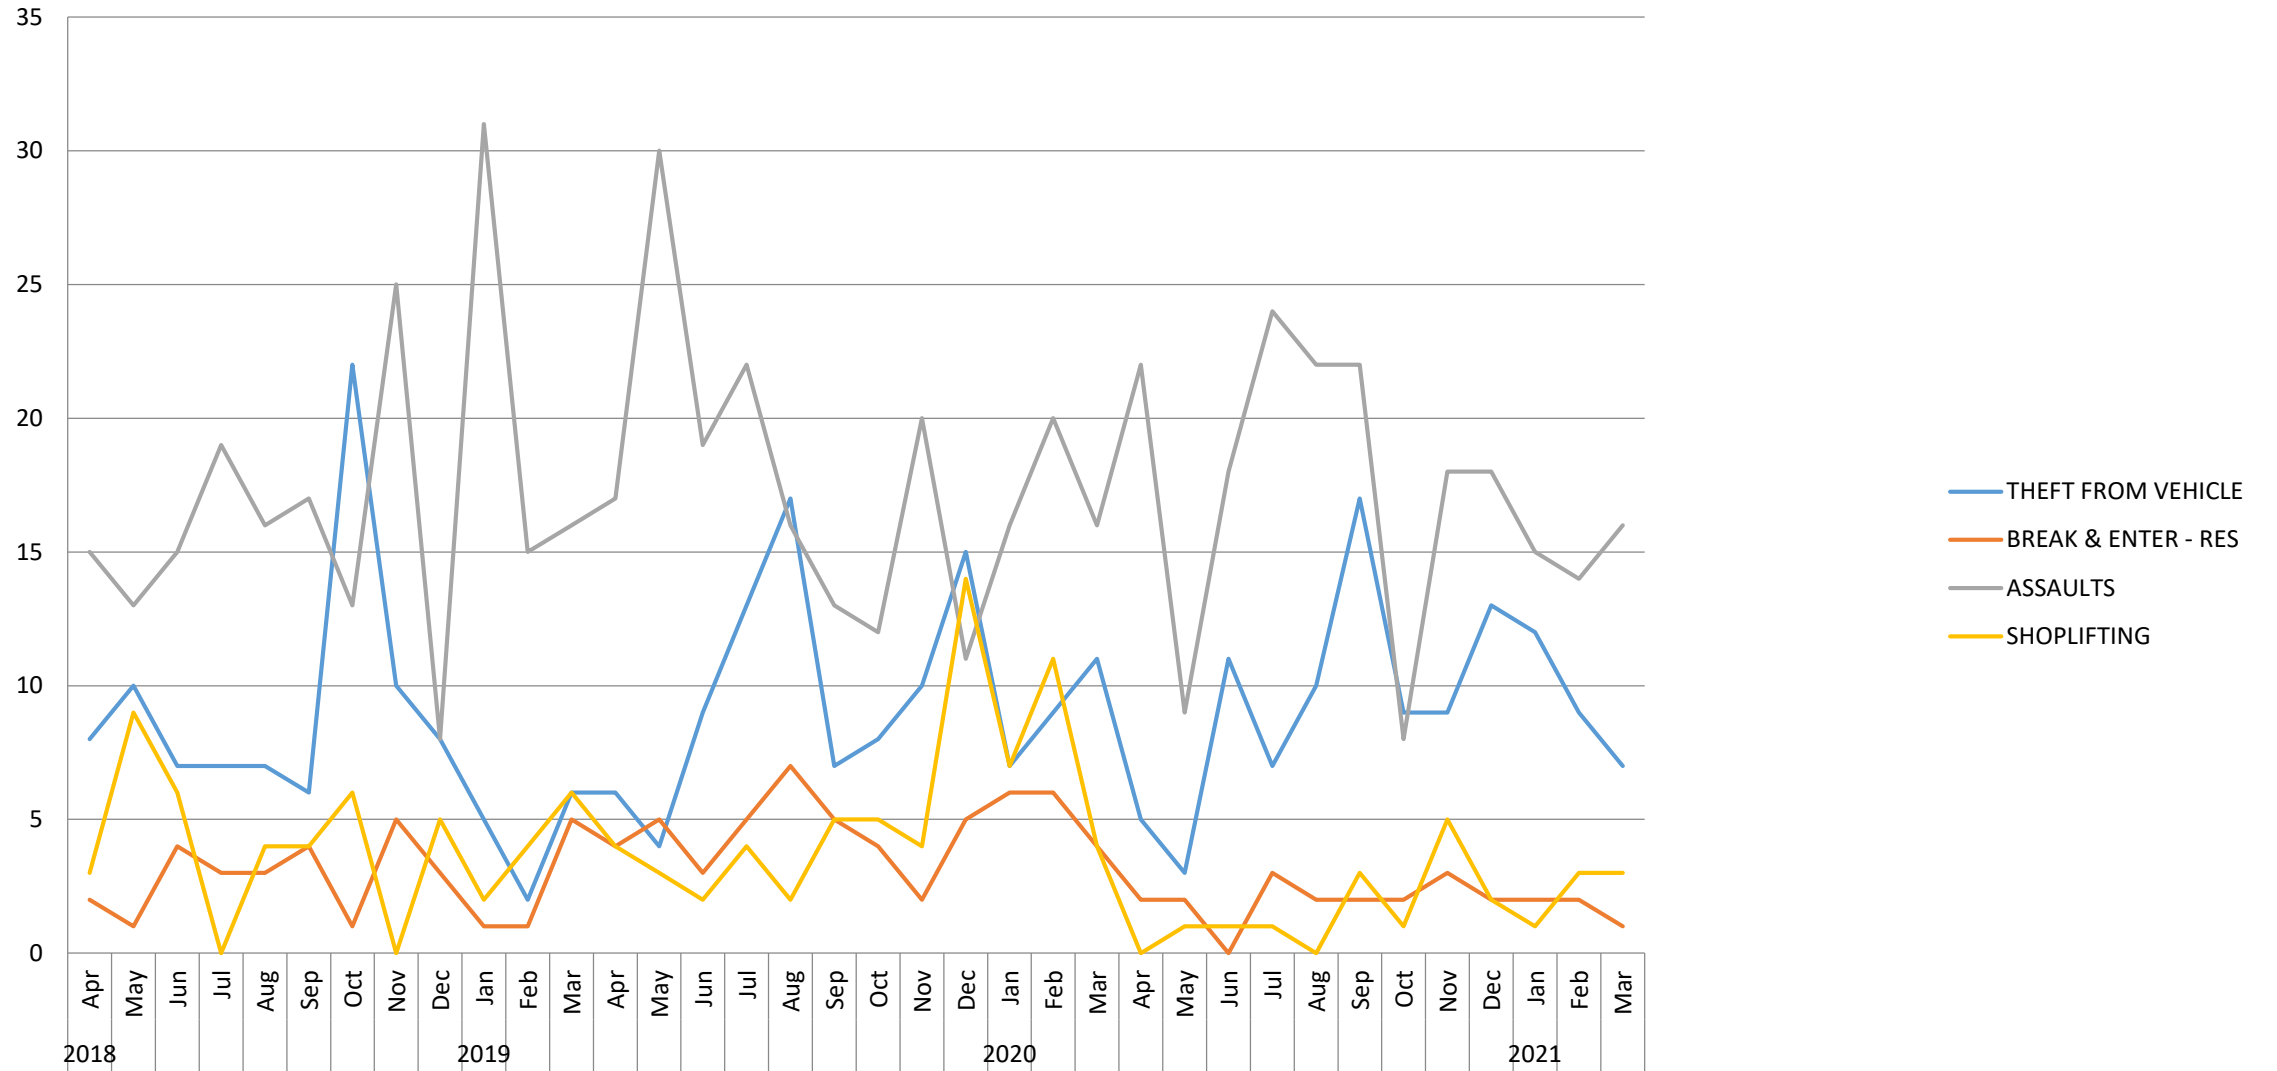

Founded Events by Detachment