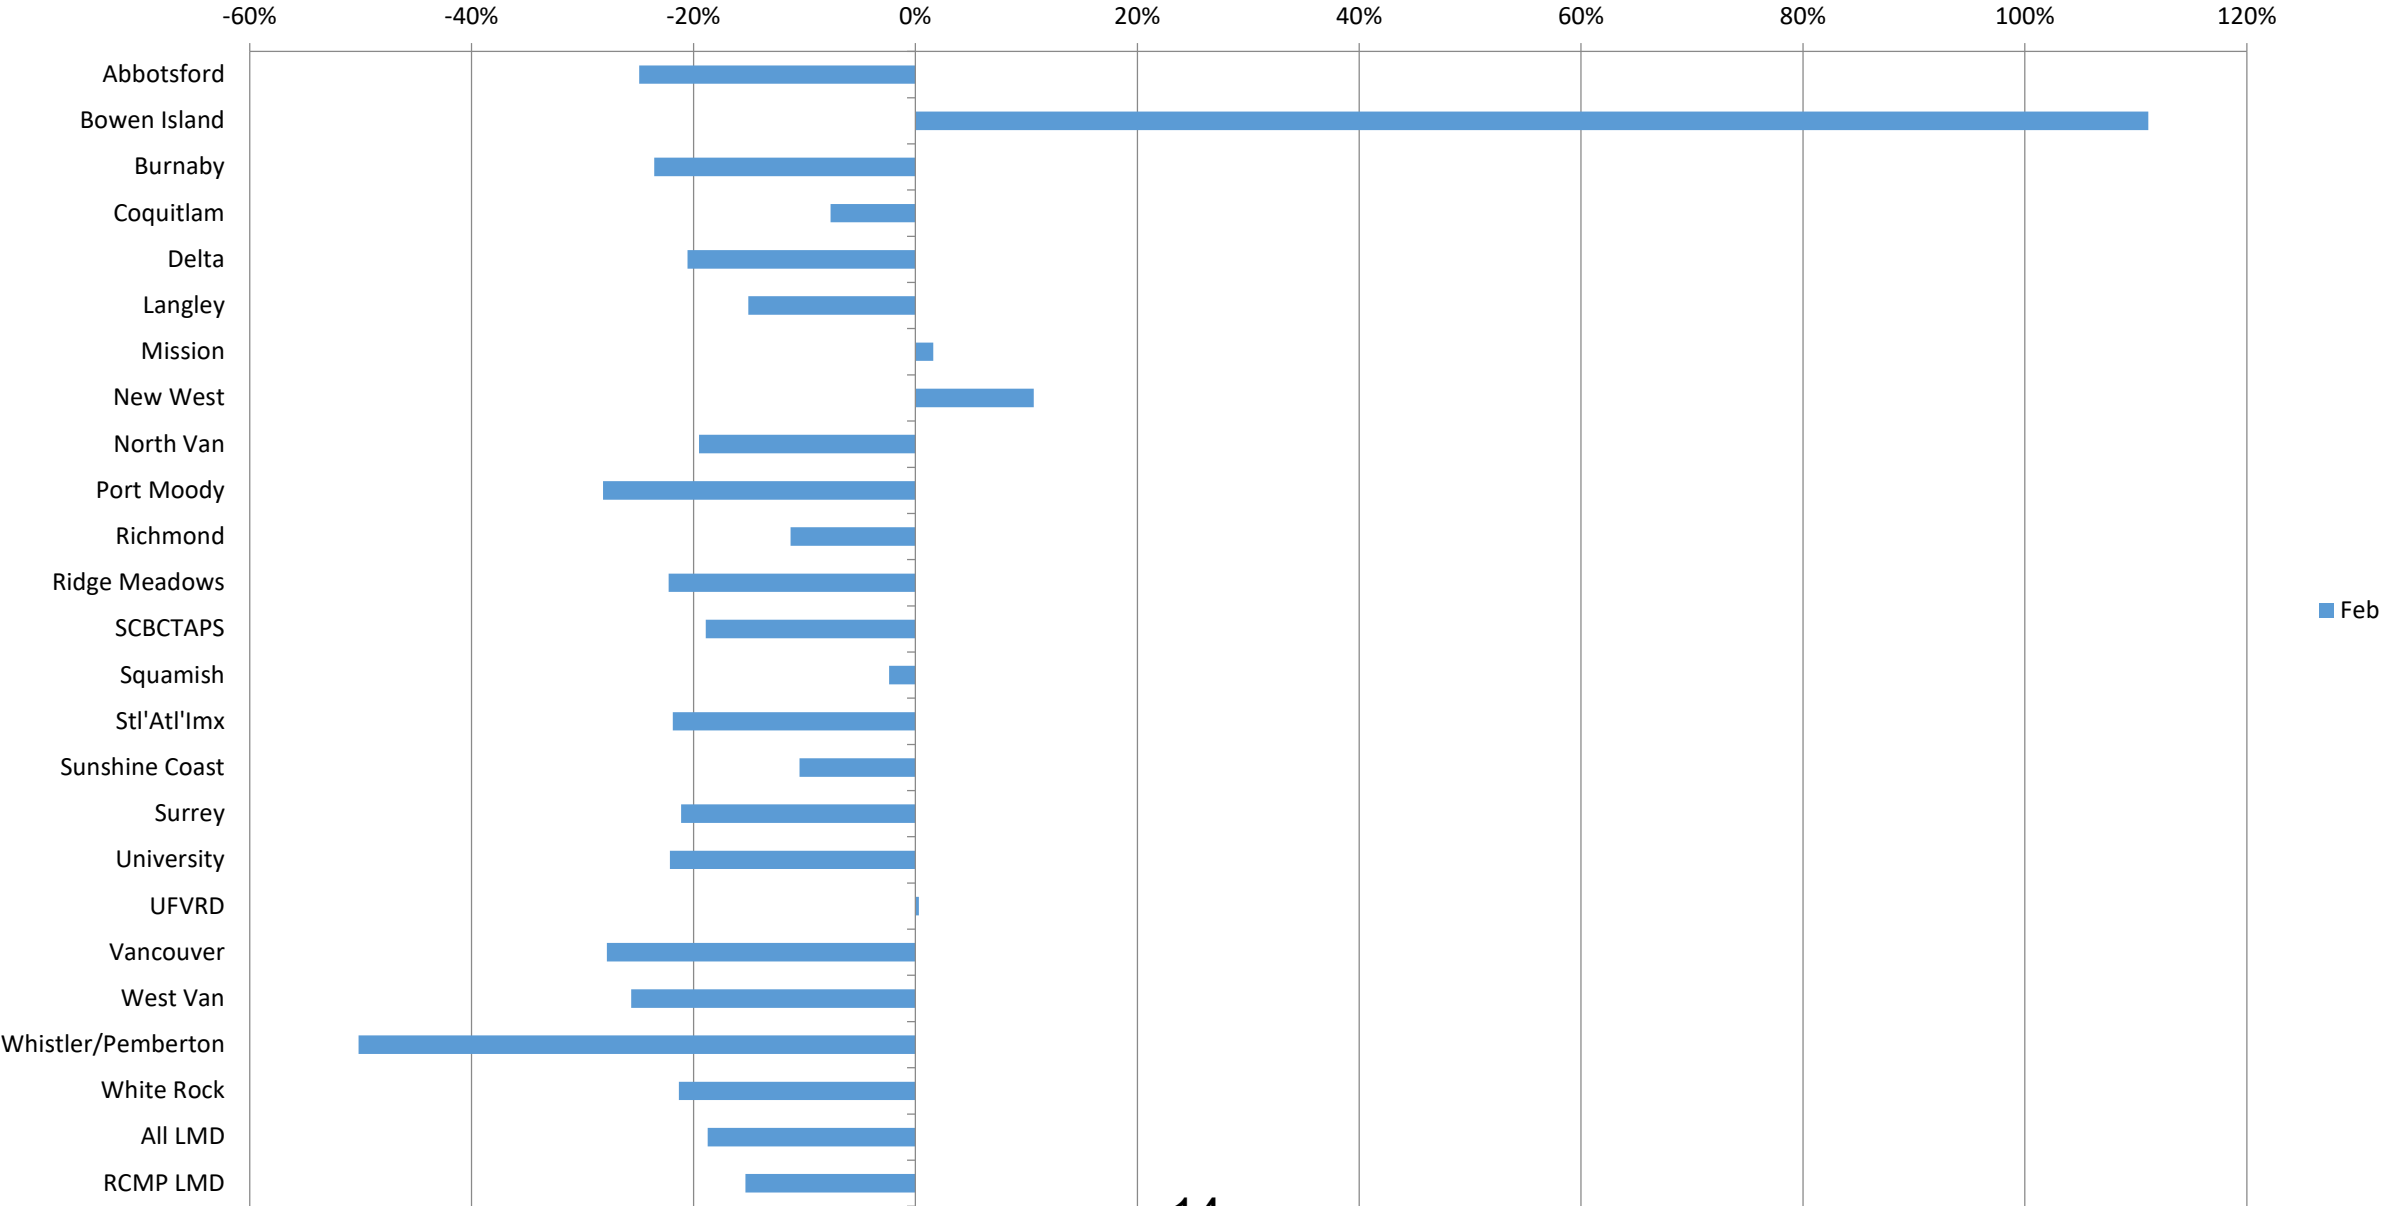

YTD % Change 2020/2021

Feb