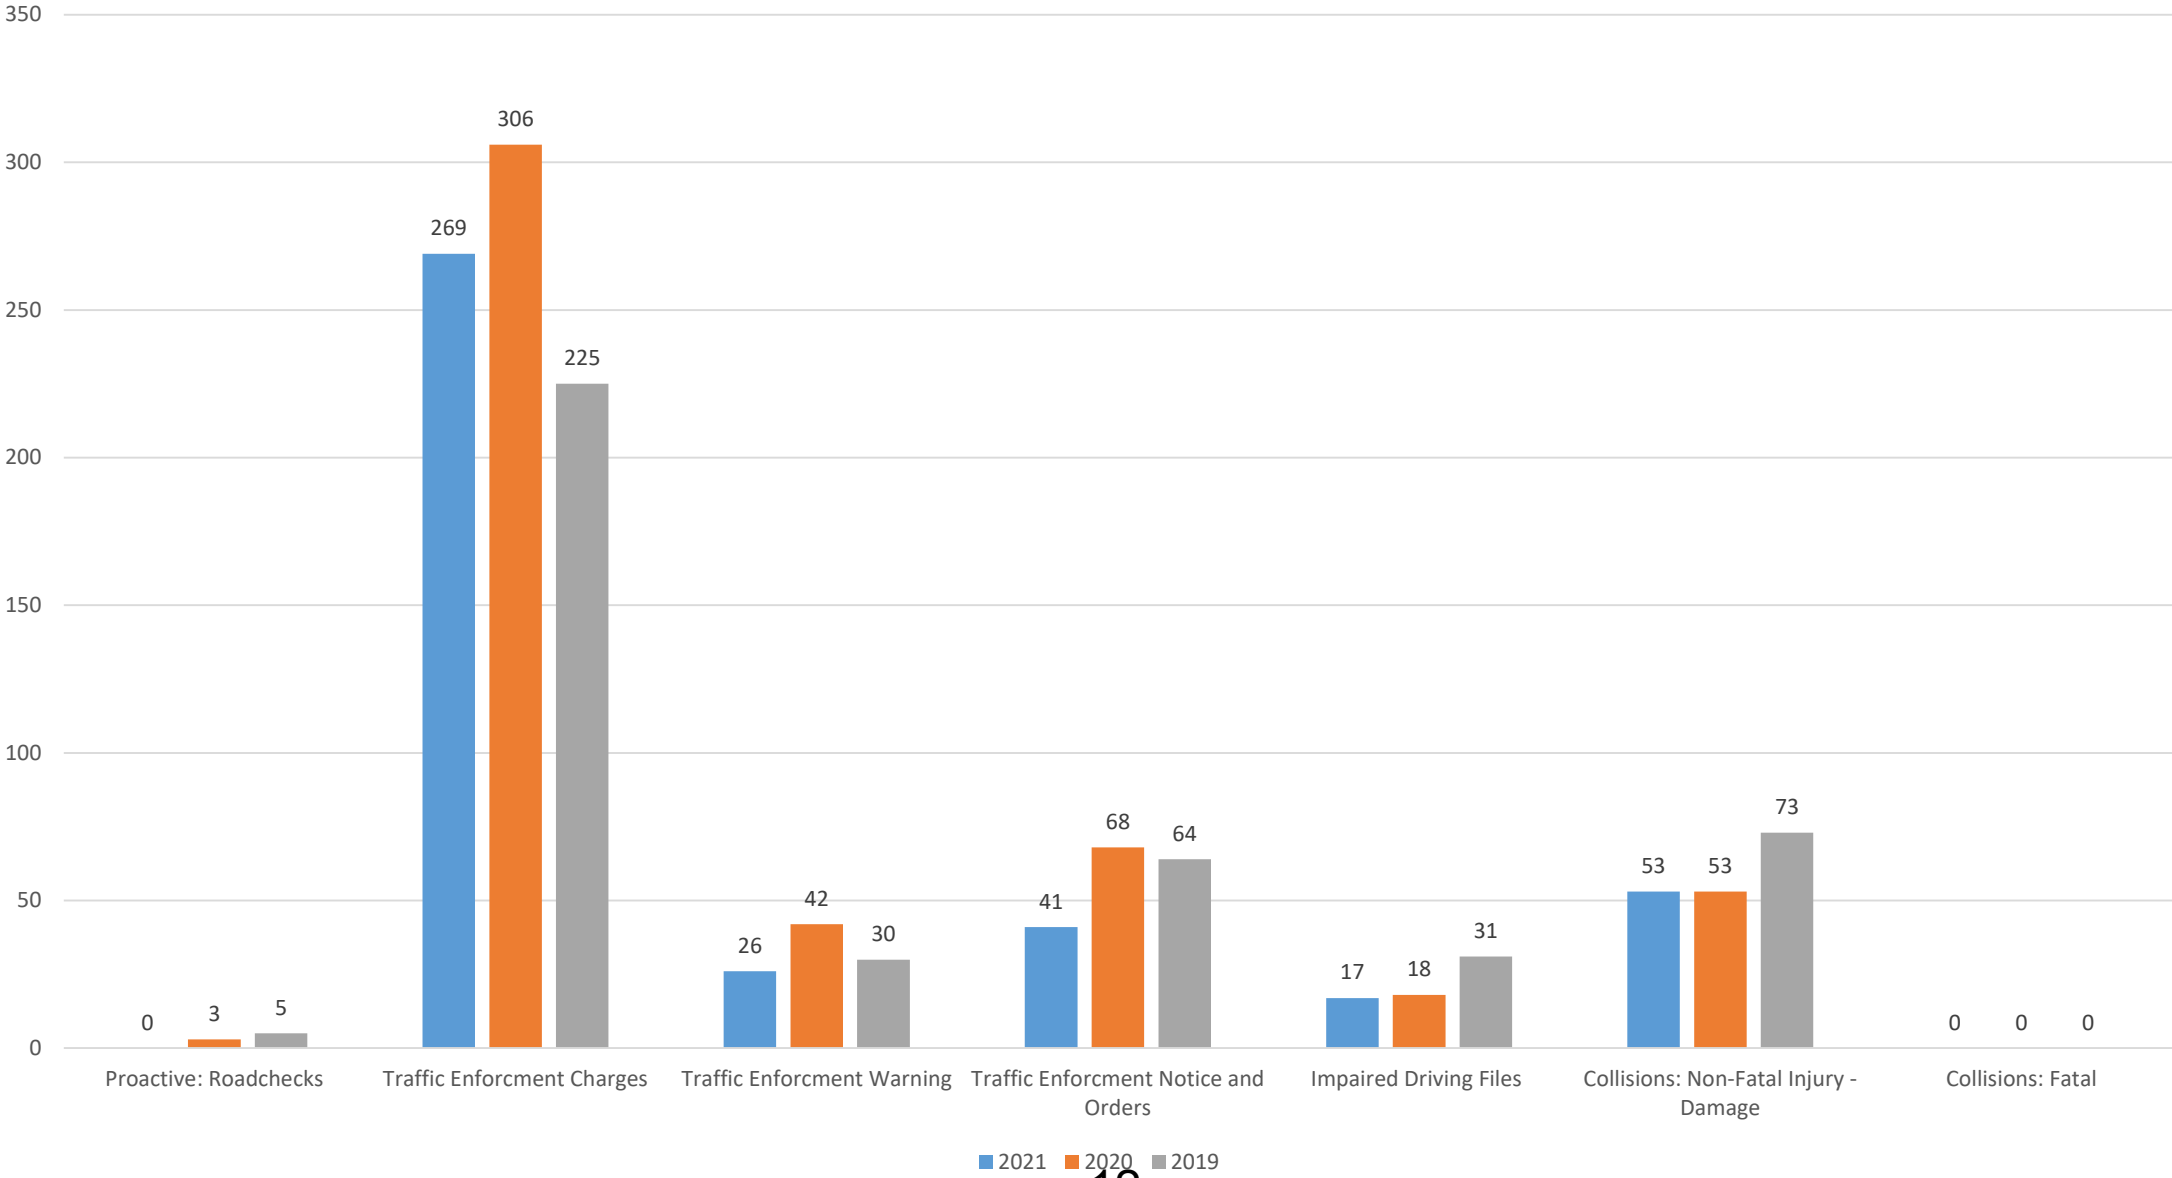

Persons Violent Crime— First Quarter 2021

Property Crime— First Quarter 2021

Traffic Calls for Service – First Quarter 2021

Road Safety – First Quarter 2021

YTD % Change 2020/2021

Mar

-50% -40% -30% -20% -10% 0% 10% 20% 30% 40% 50%