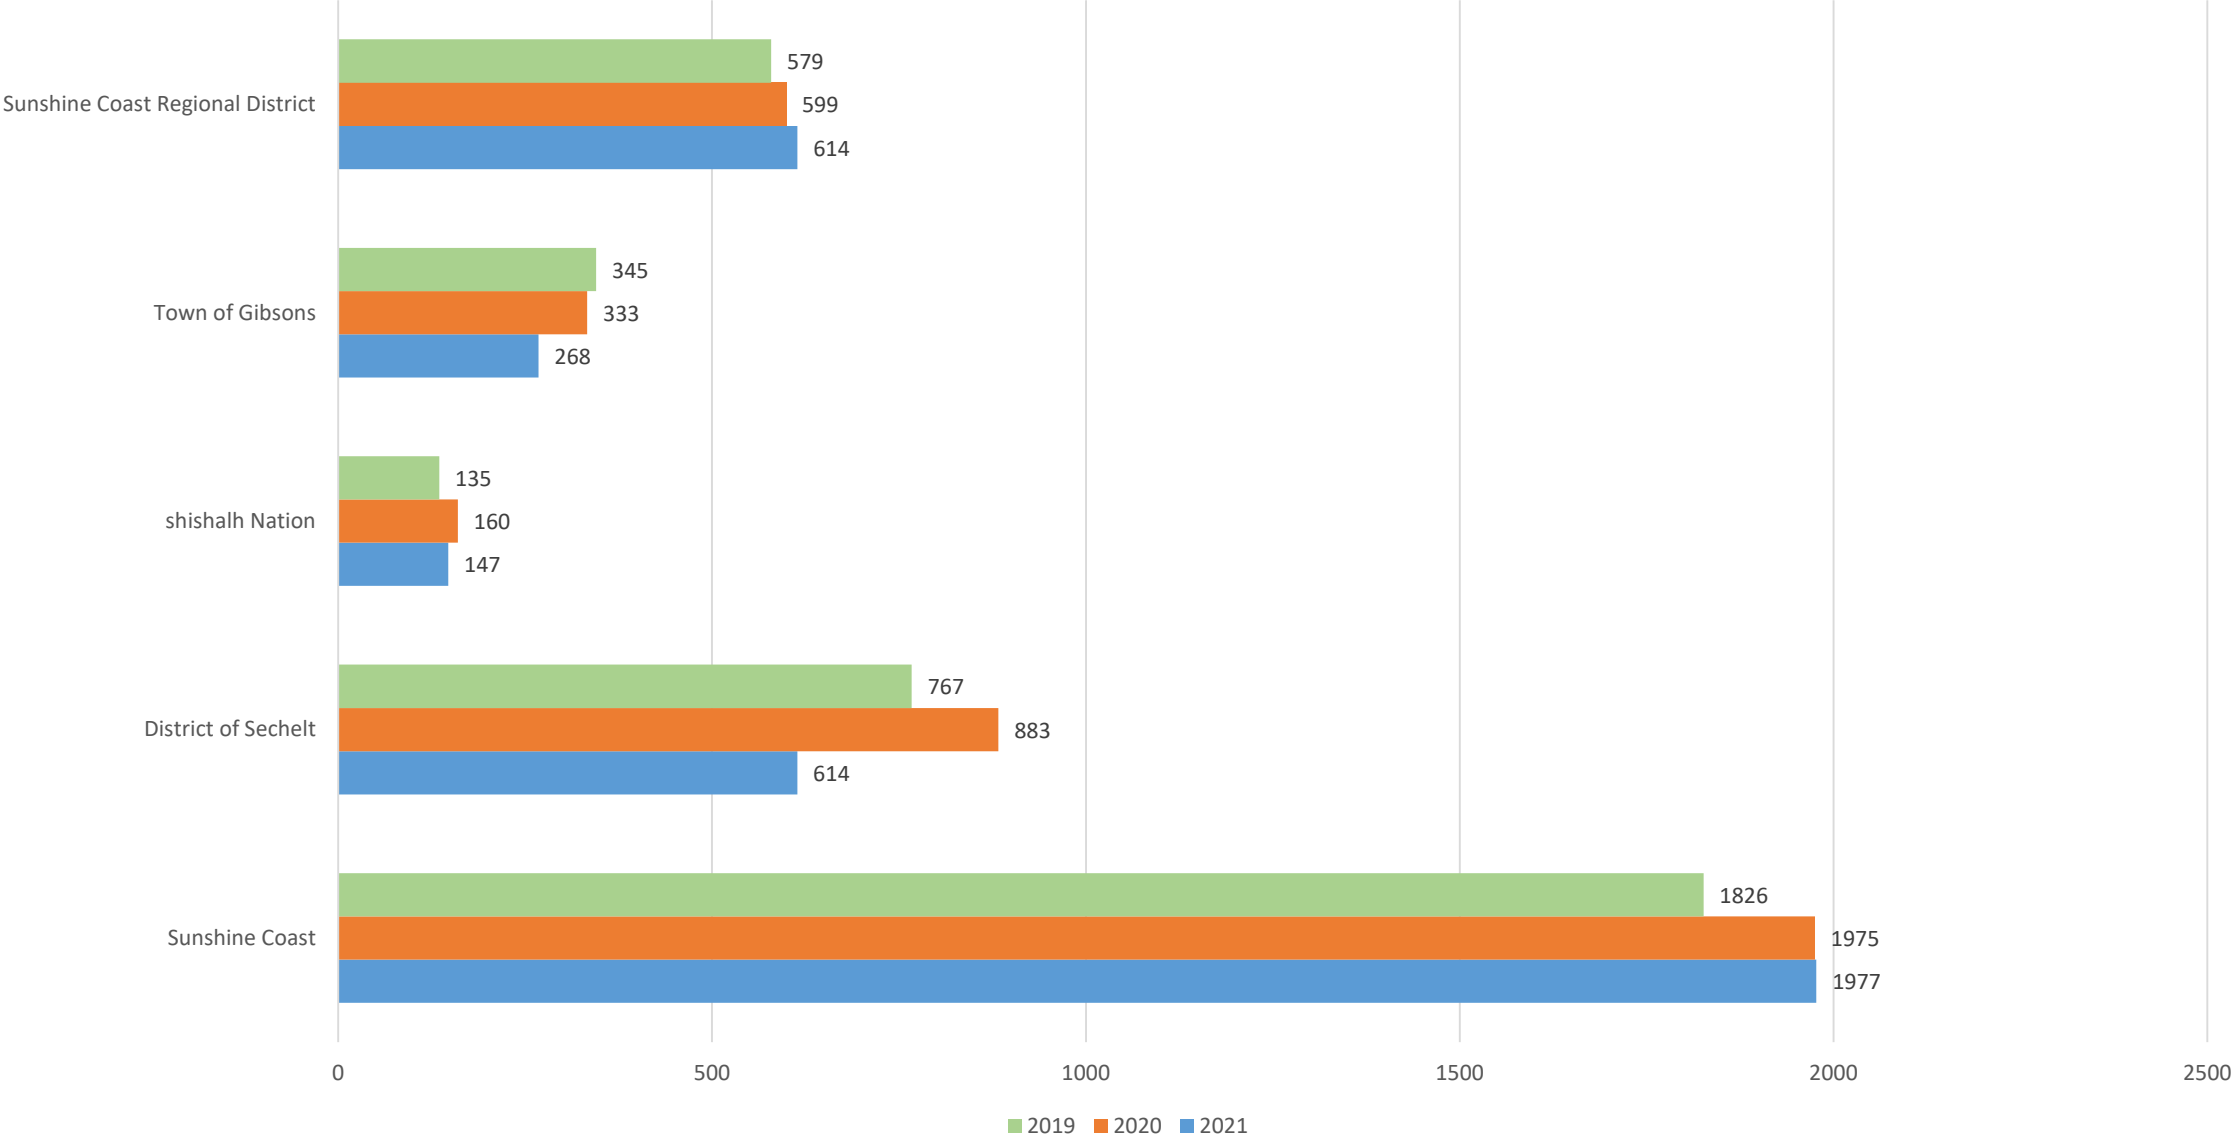

Sunshine Coast RCMP - Q1 (Jan-Mar) 2021

Proactive Policing Initiatives	Q1 2021	Q1 2020	Q1 2019	3-yr Average
Proactive: Curfew Checks	14	67	58	46
Proactive: Street Checks	2	21	36	20
Proactive: Foot Patrols	30	487	440	319

Total Calls for Service				

Sunshine Coast	1977	1975	1826	1926
District of Sechelt	614	883	767	755
shishalh Nation	147	160	135	147
Town of Gibsons	268	333	345	315
Sunshine Coast Regional District	614	599	579	597

Persons Violent Crime				

Sunshine Coast	128	145	174	149
District of Sechelt	56	60	74	63
shishalh Nation	7	16	17	13
Town of Gibsons	20	27	32	26
Sunshine Coast Regional District	45	42	51	46

Property Crime	Q1 2021	Q1 2020	Q1 2019	3-yr Average

Sunshine Coast	240	340	189	256
District of Sechelt	108	138	71	106
shishalh Nation	14	22	11	16
Town of Gibsons	41	75	45	54
Sunshine Coast Regional District	77	105	62	81

Traffic Calls for Service				

Sunshine Coast	26	20	35	27
District of Sechelt	11	10	17	13
shishalh Nation	1	0	3	1
Town of Gibsons	4	3	4	4
Sunshine Coast Regional District	10	7	11	9

Road Safety	Q1 2021	Q1 2020	Q1 2019	3-yr Average

Proactive: Roadchecks	0	3	5	3
Traffic Enforcment Charges	269	306	225	267
Traffic Enforcment Warning	26	42	30	33
Traffic Enforcment Notice and Orders	41	68	64	58
Impaired Driving Files	17	18	31	22
Collisions: Non-Fatal Injury - Damage	53	53	73	60
Collisions: Fatal	0	0	0	0

This chart identifies PRIME files for the month indicated, excluding files scored as unfounded, unsubstantiated, information, prevention, and assistance. Some files have more than one offence/category.

This document is operational and subject to change. It is not to be copied or disseminated without consent of originator.

Total Calls for Service – First Quarter 2021