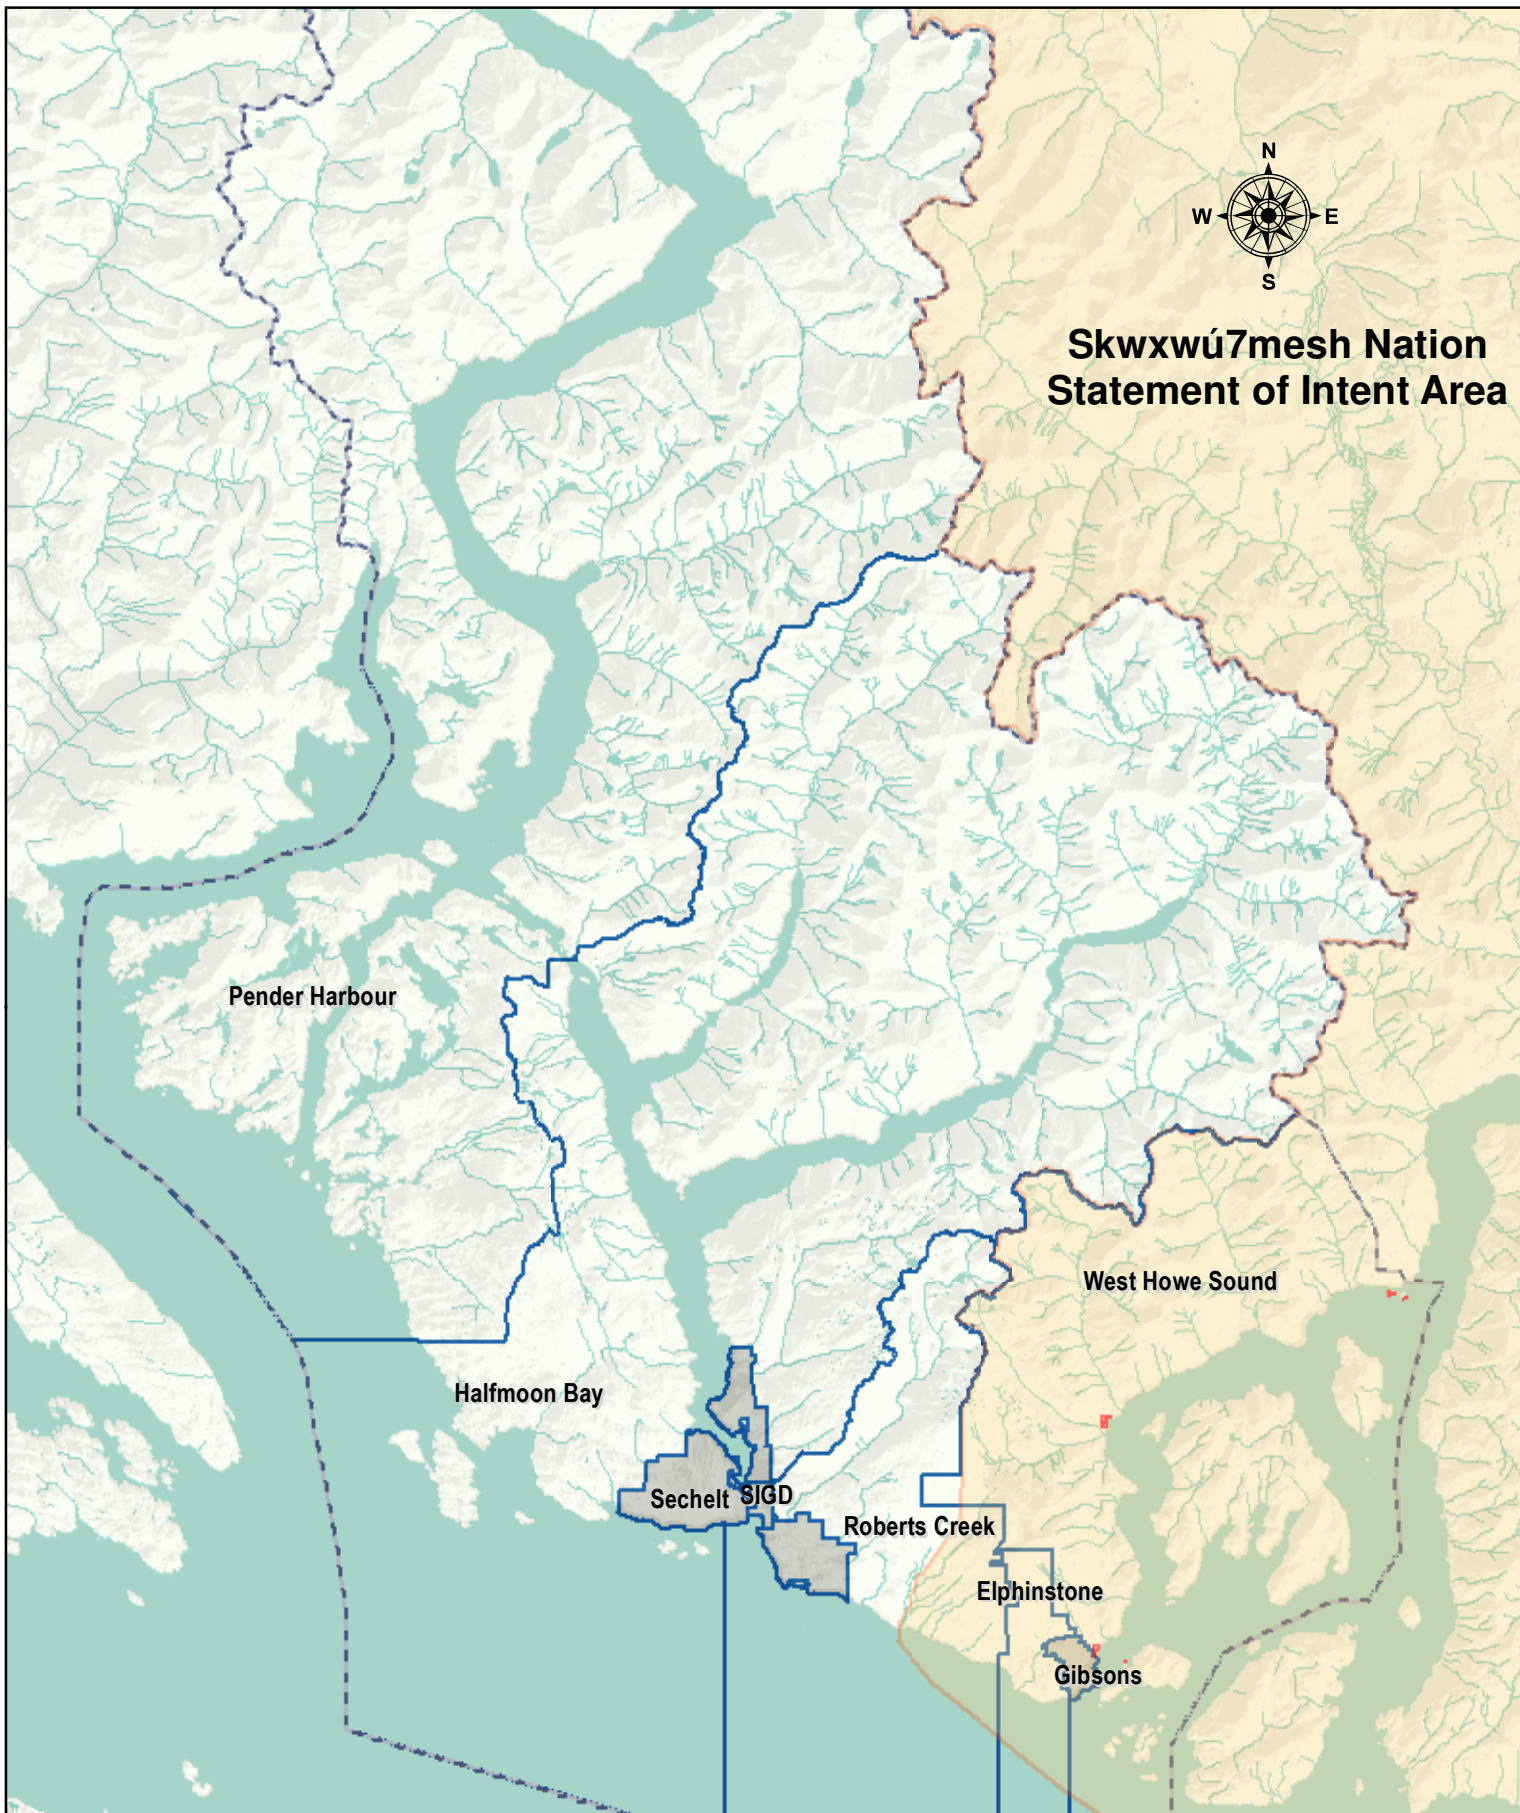

Skwxwú7mesh Nation Statement of Intent Area

Sunshine Coast Regional District
Date: 30/01/2015
0 3 6 12 Kilometers

- SCRD Boundary
- Electoral Area Outlines
- Municipal Boundaries

- Skwxwú7mesh Nation Lands
- Skwxwú7mesh Statement of Intent Area