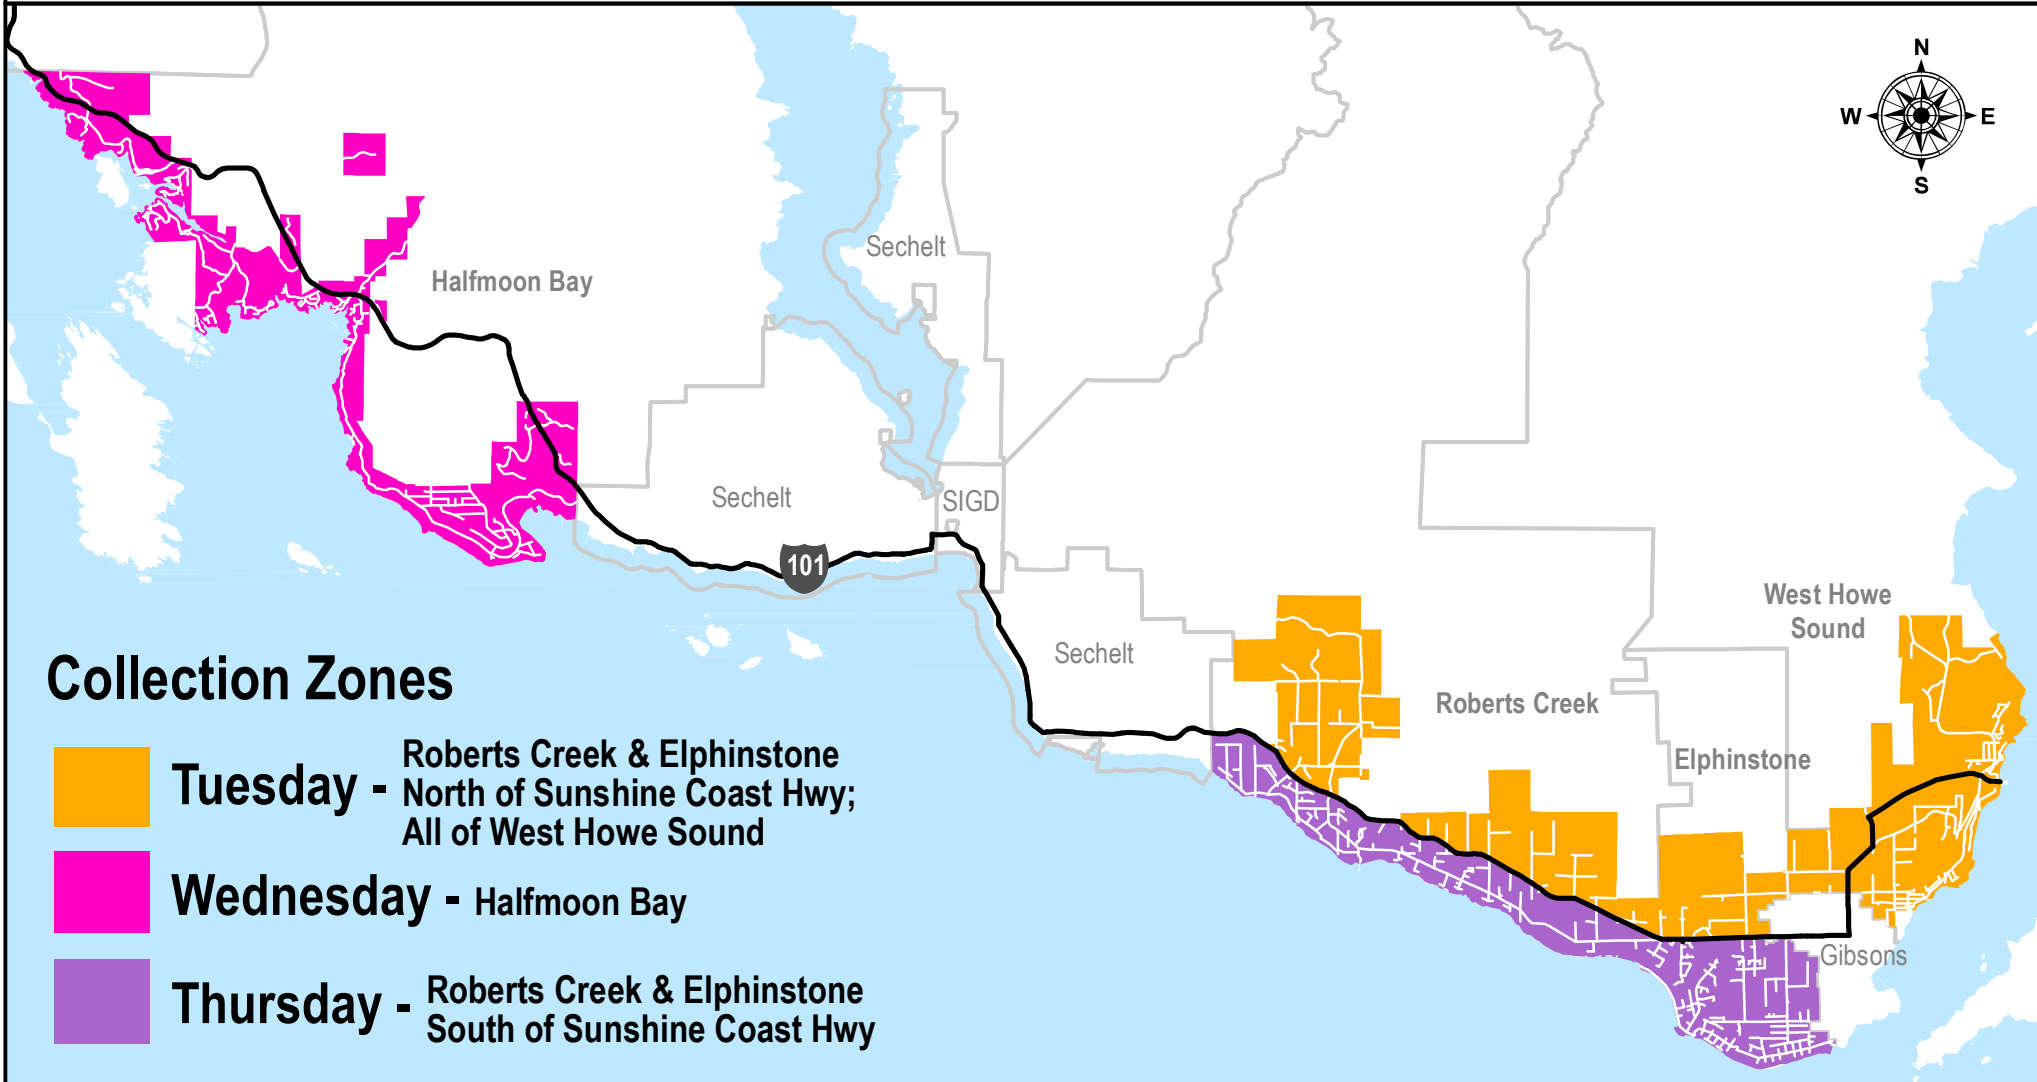

SCRD Curbside Garbage Collection Schedule

District of Sechelt, Sechelt Indian Government District and Town of Gibsons: please contact your municipality for collection schedule.

Pender Harbour and Egmont: self haul to Pender Harbour Transfer Station or hire private hauler.

Collection Guidelines

- Maximum size 77 L bin
- Maximum weight 20 kg (44 lbs)
- Remove any device securing lid prior to pickup

Be Wildlife Aware

- Store garbage in a secure location
- Set bin at the curb by 8:00AM on collection day (never overnight)
- Keep bins clean