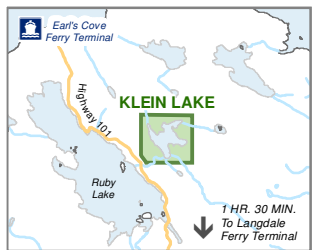

KLEIN LAKE PARK & CAMPGROUND

↑
To Earls
Cove Ferry

Trail to Earls
Cove Ferry

Day Use
Area

Klein Lake

- Information Kiosk
- Outhouse
- Parking
- Picnic Area
- Turtle Conservation Site
- Trail
- Forestry Roads
- Hwy 101
- Streams
- Park

Trail to Ruby Lake