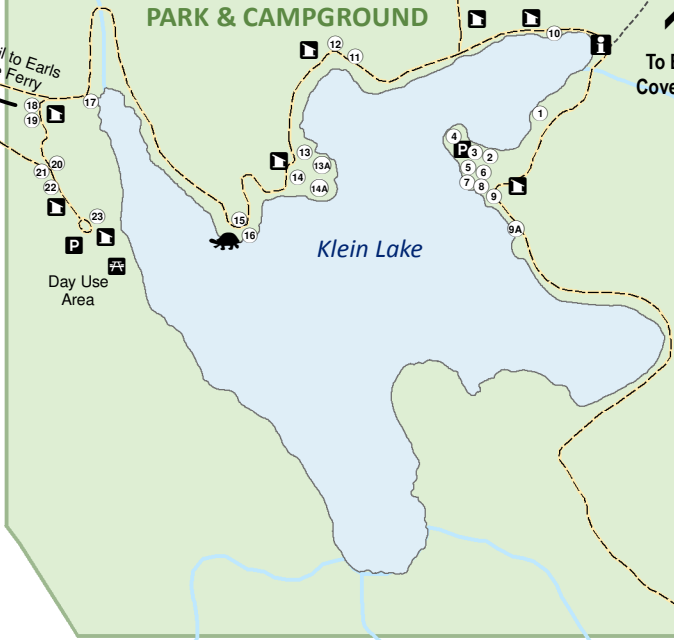

KLEIN LAKE PARK & CAMPGROUND

↑
To Earls
Cove Ferry

Trail to Earls
Cove Ferry

Day Use
Area

Klein Lake

- Information Kiosk
- Outhouse
- Parking
- Picnic Area
- Turtle Conservation Site
- Trail
- Forestry Roads
- Hwy 101
- Streams
- Park

Trail to Ruby Lake