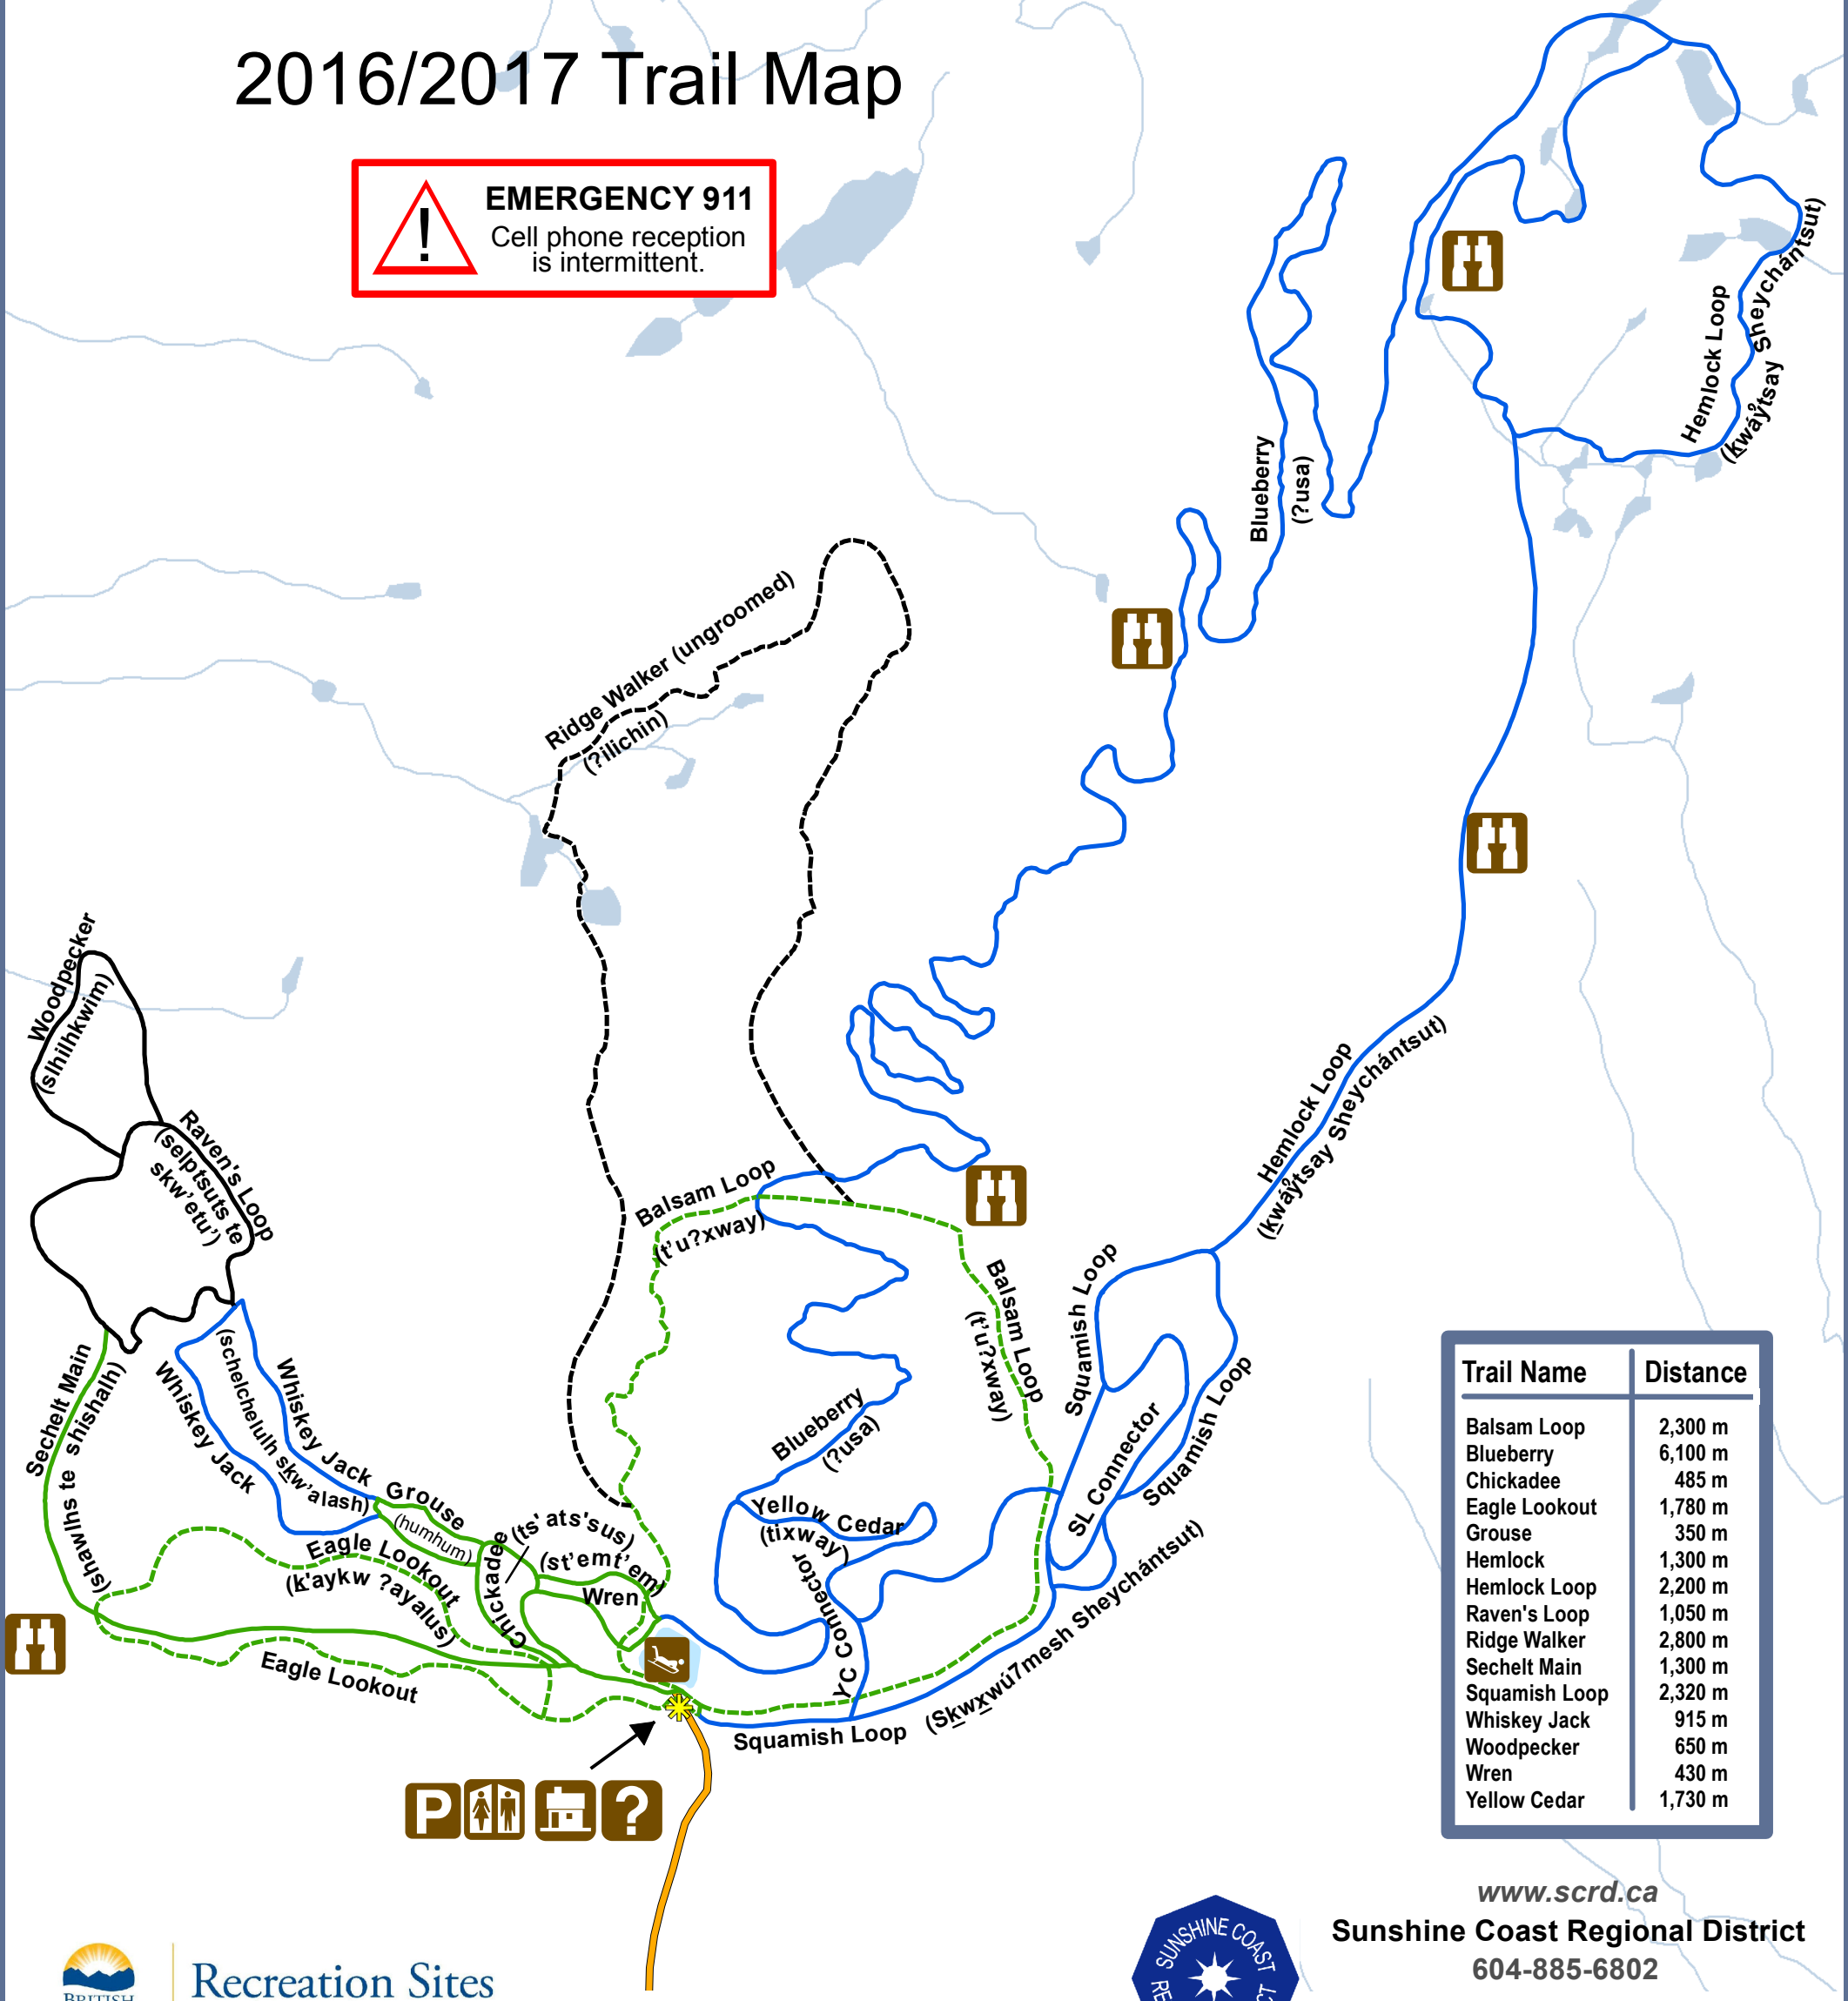

Dakota Ridge Winter Recreation Area

2016/2017 Trail Map

EMERGENCY 911
Cell phone reception is intermittent.

Trail Name	Distance
Balsam Loop	2,300 m
Blueberry	6,100 m
Chickadee	485 m
Eagle Lookout	1,780 m
Grouse	350 m
Hemlock	1,300 m
Hemlock Loop	2,200 m
Raven's Loop	1,050 m
Ridge Walker	2,800 m
Sechelt Main	1,300 m
Squamish Loop	2,320 m
Whiskey Jack	915 m
Woodpecker	650 m
Wren	430 m
Yellow Cedar	1,730 m

www.scrd.ca
Sunshine Coast Regional District
604-885-6802

Cross Country Ski Trails

- Beginner
- Intermediate
- Advanced

Snowshoe Trails

- Beginner
- Advanced

- Information Sign
- Washrooms
- Warming Hut
- Parking Area
- Forest Service Road
- Viewpoint
- Sledding Area
- You Are Here

Close to nature.
Close to home.