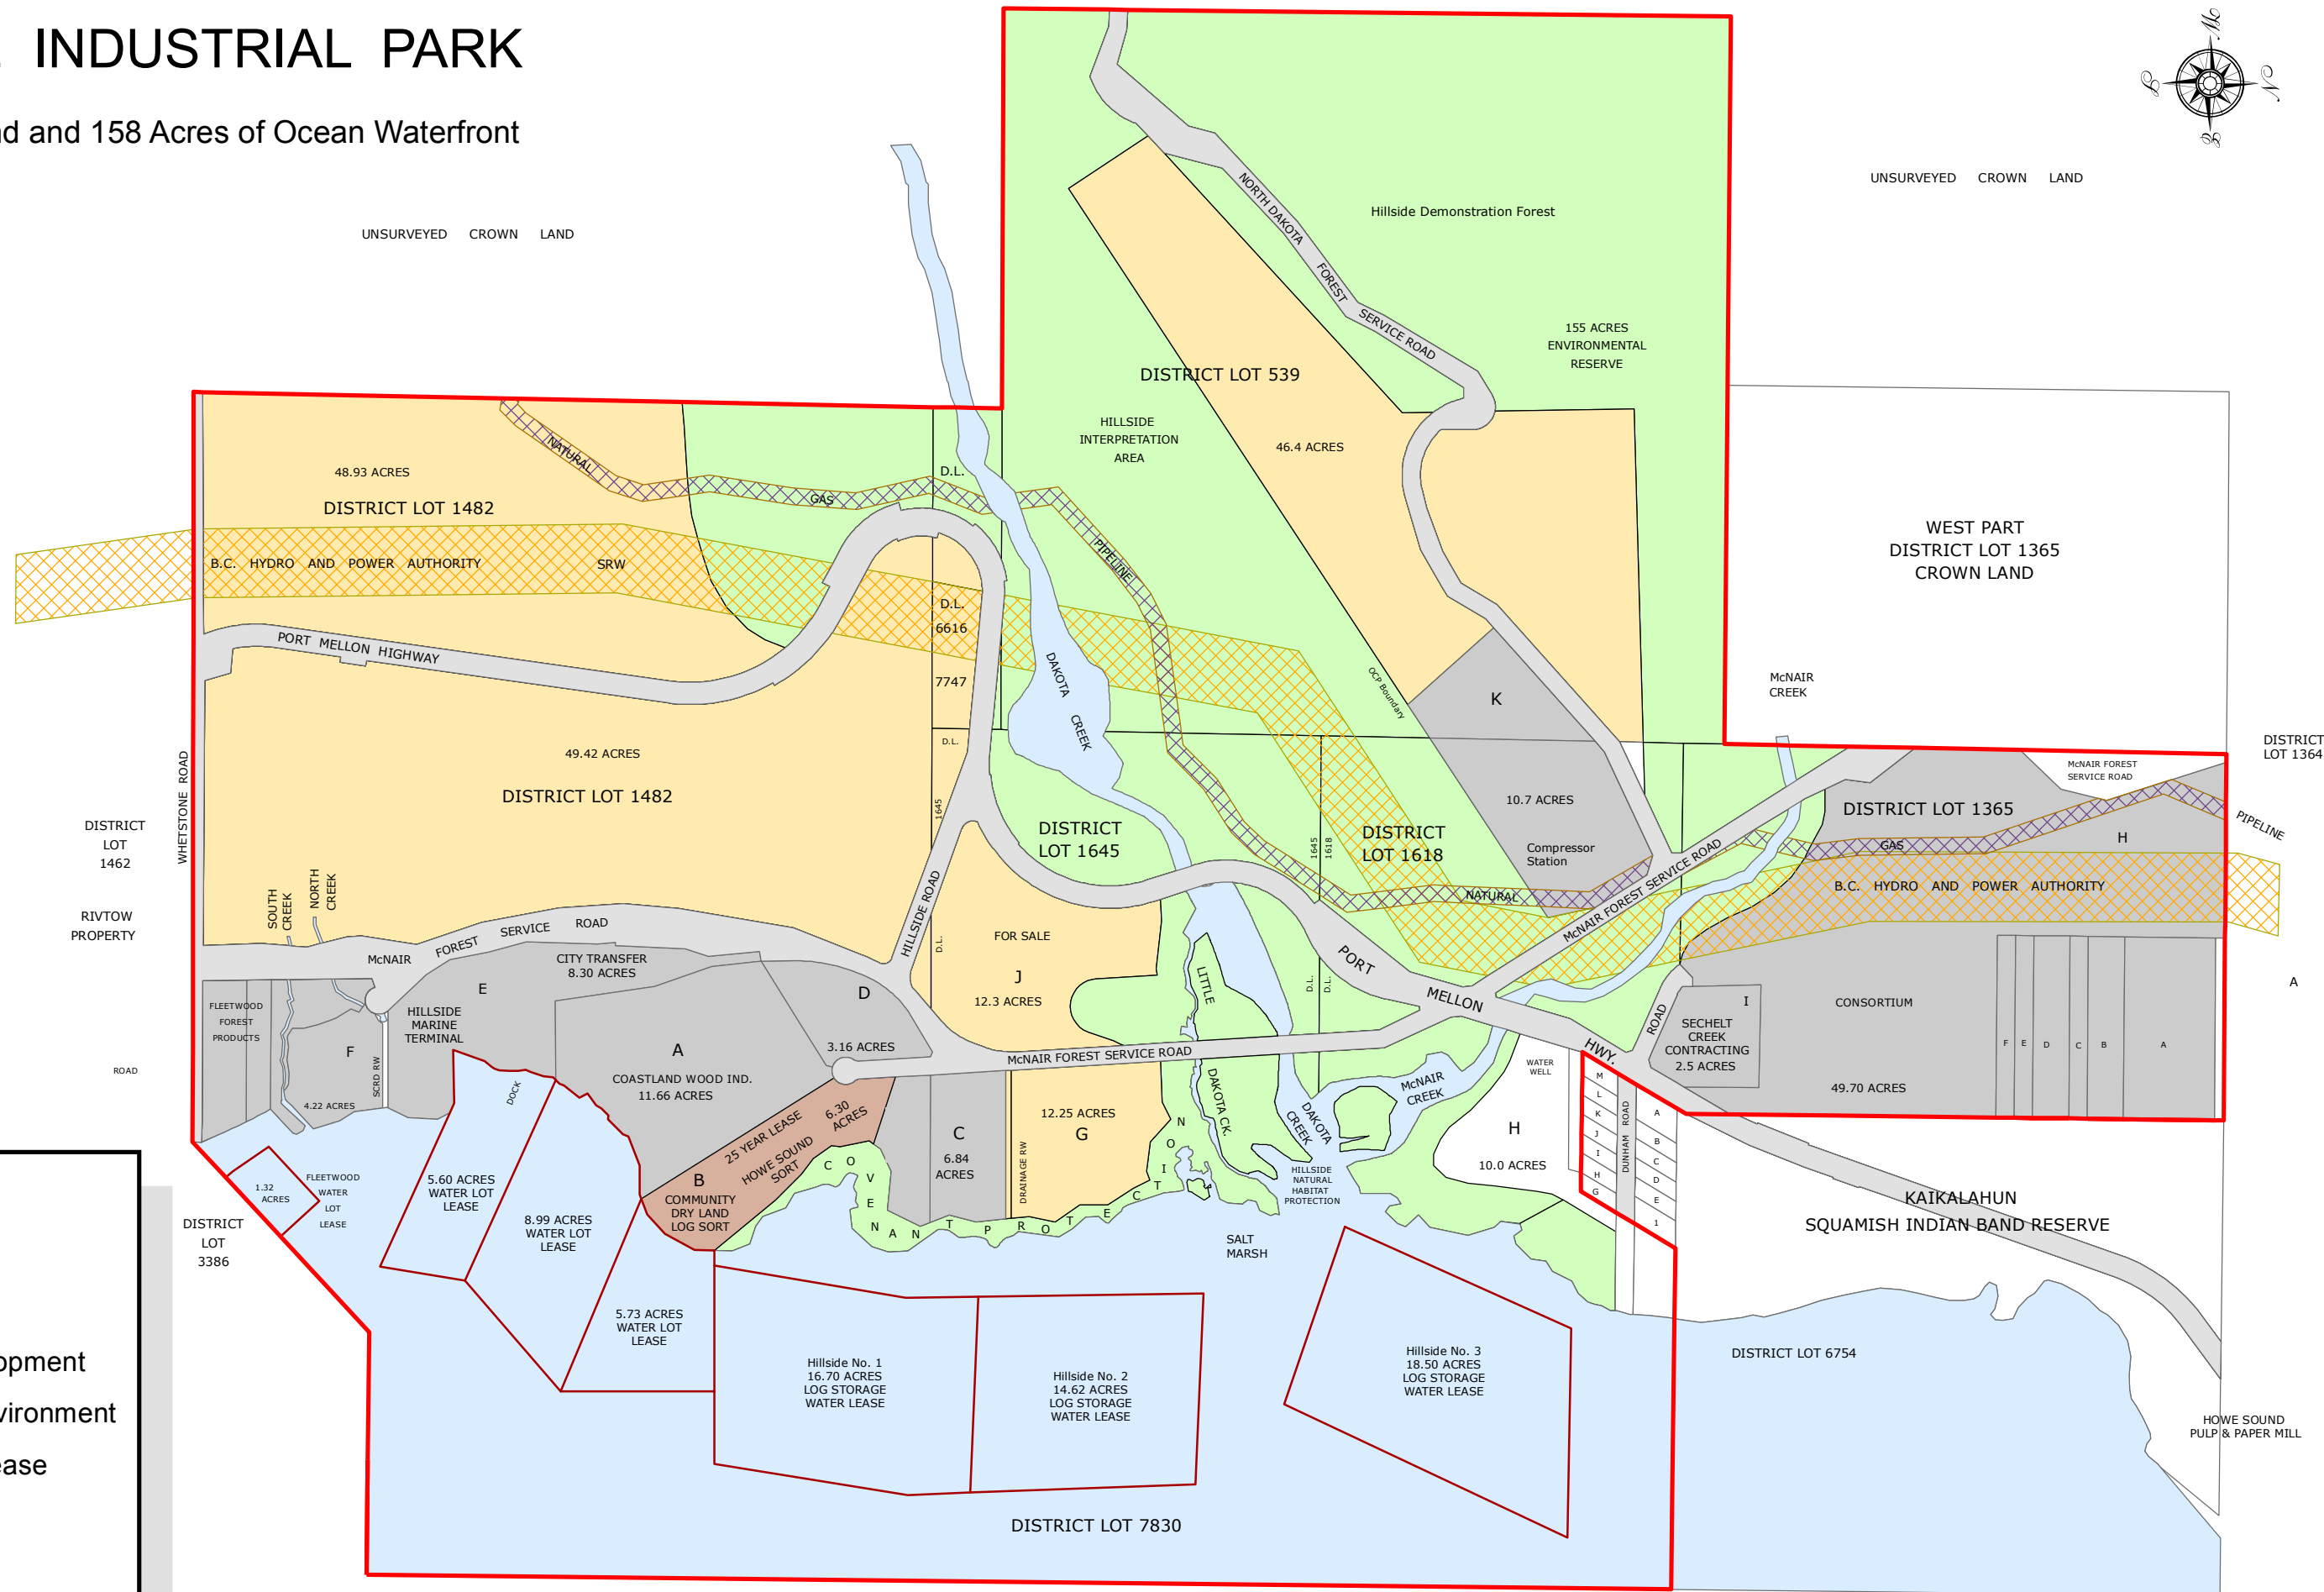

HILLSIDE INDUSTRIAL PARK

470 Acres of Land and 158 Acres of Ocean Waterfront

Legend

- Water Lease
- Land Sold
- Future Development
- Protected Environment
- Long Term Lease
- Other
- Road

THORNBROUGH CHANNEL